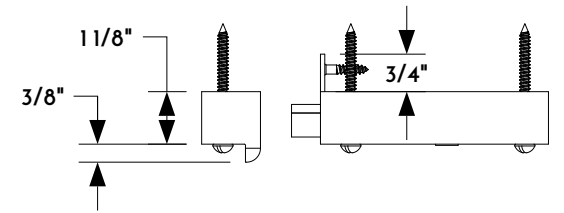

2 FRONT VIEW

1 TOP VIEW

3 ISOMETRIC VIEW

NOTE: Items are hand made one at a time.
There may be slight variations in measurement and tolerances when comparing to actual Cad drawing.

CONFIDENTIALITY STATEMENT. The information contained in this Drawing, including attachments, is confidential information property of Heritage Metalworks LLC., HMW Forge and Scofield lighting. The information is intended for use solely by the individual or entity named in the message and or email sent with. Any unauthorized review, printing, copying, reproduction or distribution of such information to other parties is prohibited. If you are not an intended recipient of this, please notify Heritage Metalworks LLC. by reply e-mail and delete from your system.

Heritage Metalworks LLC.

HWBS238-LO3

4 3/4 x 8 Vertical Brass Box Lock, No Key

Revision : 1
Rev Date : 11/2/21
Notes : New Format
Drawn By : CLL