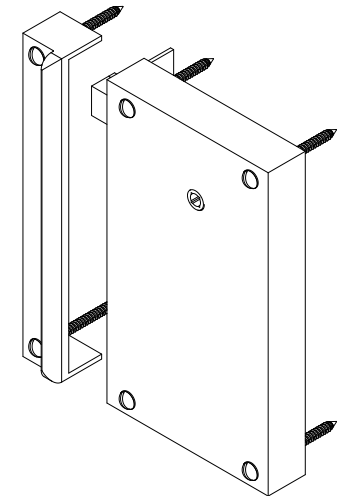

2 FRONT VIEW

1 TOP VIEW

3 ISOMETRIC VIEW

NOTE: Items are hand made one at a time.
There may be slight variations in measurement and tolerances when comparing to actual Cad drawing.

CONFIDENTIALITY STATEMENT. The information contained in this Drawing, including attachments, is confidential information property of Heritage Metalworks LLC., HMW Forge and Scofield lighting. The information is intended for use solely by the individual or entity named in the message and or email sent with. Any unauthorized review, printing, copying, reproduction or distribution of such information to other parties is prohibited. If you are not an intended recipient of this, please notify Heritage Metalworks LLC. by reply e-mail and delete from your system.

Heritage Metalworks LLC.

HWBS238-LO3

4 3/4 x 8 Vertical Brass Box Lock, No Key

Revision : 1
Rev Date : 11/2/21
Notes : New Format
Drawn By : CLL