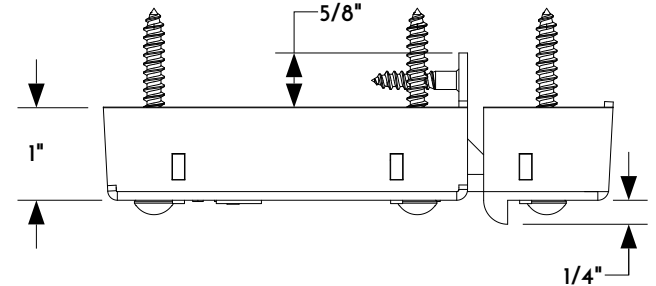

2 FRONT VIEW

1 TOP VIEW

3 ISOMETRIC VIEW

NOTE: Items are hand made one at a time.  
There may be slight variations in measurement and tolerances when comparing to actual Cad drawing.

CONFIDENTIALITY STATEMENT. The information contained in this Drawing, including attachments, is confidential information property of Heritage Metalworks LLC., HMW Forge and Scofield lighting. The information is intended for use solely by the individual or entity named in the message and or email sent with. Any unauthorized review, printing, copying, reproduction or distribution of such information to other parties is prohibited. If you are not an intended recipient of this, please notify Heritage Metalworks LLC. by reply e-mail and delete from your system.

	<i>Heritage Metalworks LLC.</i>	Revision : 1 Rev Date : 11/2/21 Notes : New Format Drawn By : CLL
	<i>HWB221-LO3</i>	
	<i>3.75 x 6 Vertical Brass Box Lock w/ Sliding Deadbolt</i>	