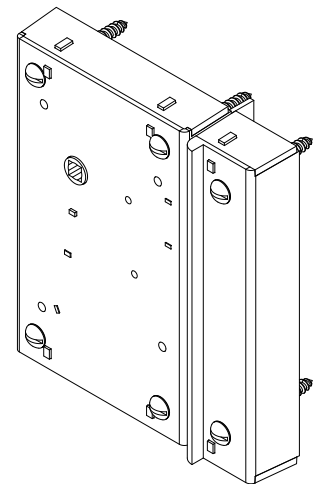

2 FRONT VIEW

1 TOP VIEW

3 ISOMETRIC VIEW

NOTE: Items are hand made one at a time.  
There may be slight variations in measurement and tolerances when comparing to actual Cad drawing.

CONFIDENTIALITY STATEMENT. The information contained in this Drawing, including attachments, is confidential information property of Heritage Metalworks LLC., HMW Forge and Scofield lighting. The information is intended for use solely by the individual or entity named in the message and or email sent with. Any unauthorized review, printing, copying, reproduction or distribution of such information to other parties is prohibited. If you are not an intended recipient of this, please notify Heritage Metalworks LLC. by reply e-mail and delete from your system.

	<i>Heritage Metalworks LLC.</i>	Revision : 1 Rev Date : 11/2/21 Notes : New Format Drawn By : CLL
	<i>HWB221-LO3</i>	
	<i>3.75 x 6 Vertical Brass Box Lock w/ Sliding Deadbolt</i>	