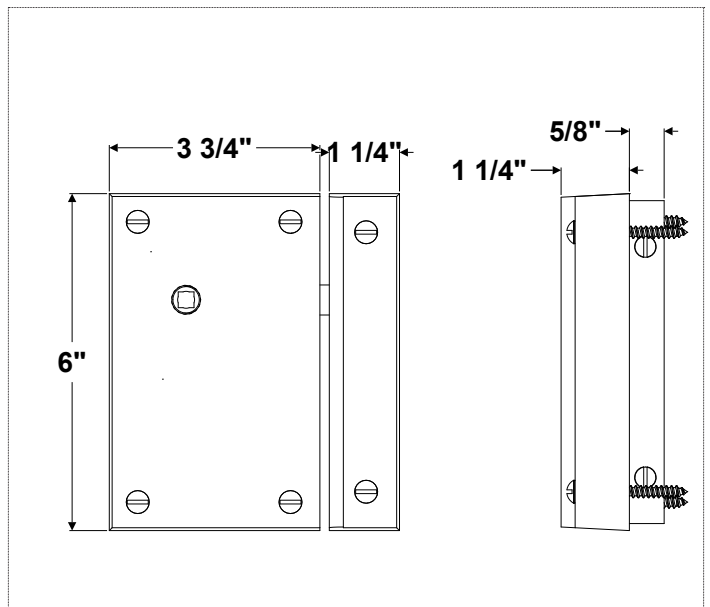

HWBS221-LO3

Brass Vertical Rim Lock Sm, Passage

3-3/4" x 6" x 1-1/4"

Small cast brass vertical passage rim lock.

Shown as right hand with a polished brass finish.

SPECIFICATIONS

Finishes:

- DABS, LABS, PUBS, PLBS, BRBS, BZBS, PONI, BRNI, AQNI

Standard Components:

- Cast Brass Box Lock
- Cast Brass Keeper
- (8) Screws

Alternate Components:

- Standard Knob or Lever

Additional Product Information:

- Drawings, Installation Instructions, and Hardware Spec Order Form available upon request.
- *Must complete **Spec Order Form** when ordering.