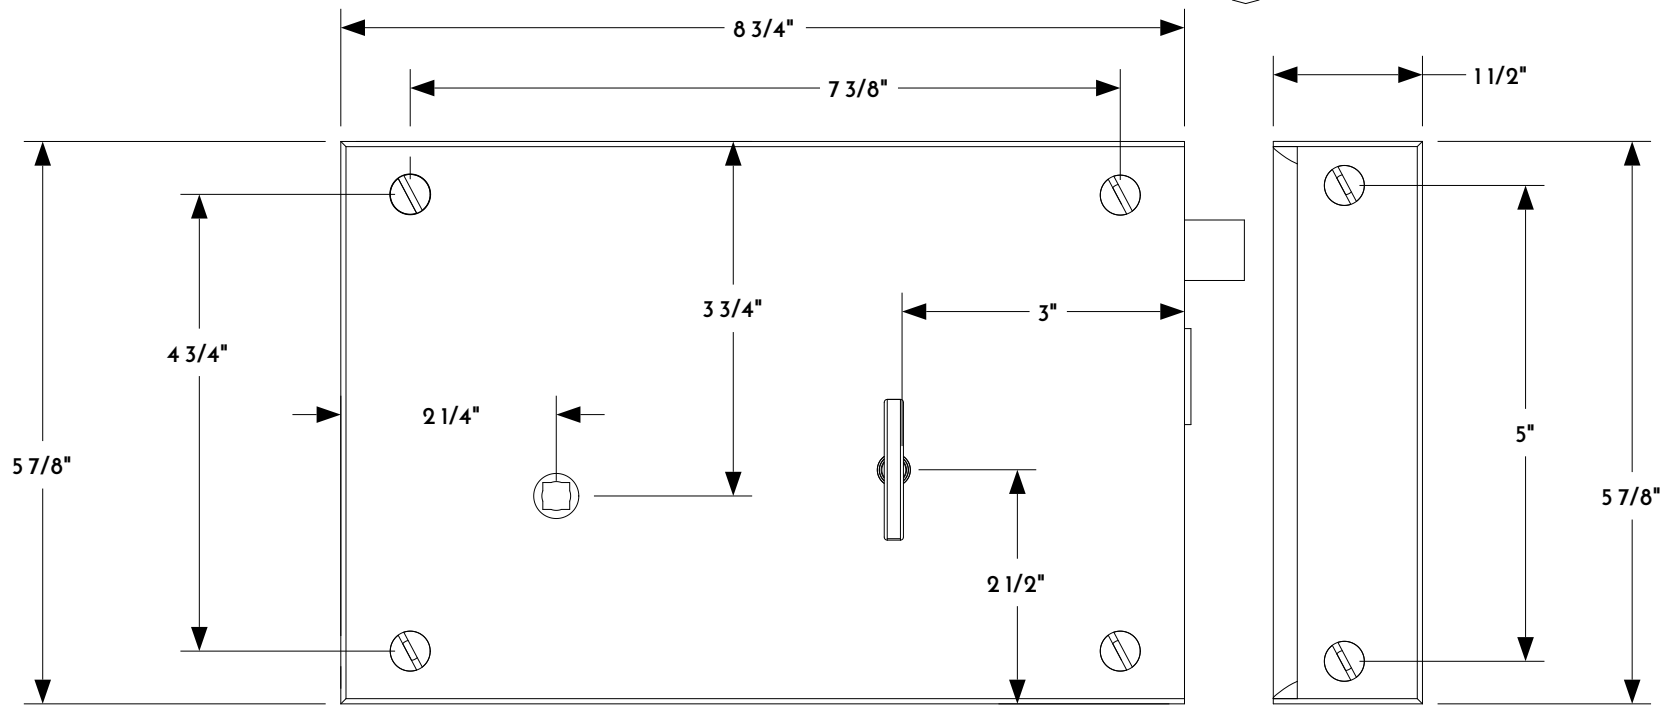

1 TOP VIEW

3 ISOMETRIC VIEW

2 FRONT VIEW

NOTE: Items are hand made one at a time. There may be slight variations in measurement and tolerances when comparing to actual Cad drawing.

CONFIDENTIALITY STATEMENT. The information contained in this Drawing, including attachments, is confidential information property of Heritage Metalworks LLC., HMW Forge and Scofield lighting. The information is intended for use solely by the individual or entity named in the message and or email sent with. Any unauthorized review, printing, copying, reproduction or distribution of such information to other parties is prohibited. If you are not an intended recipient of this, please notify Heritage Metalworks LLC. by reply e-mail and delete from your system.

	<i>Heritage Metalworks LLC.</i>	Revision : 1 Rev Date : 11/2/21 Notes : New Format Drawn By : CLL
	HWBS107-LO4	
	9 x 6 Brass Box Lock, Fixed Key	