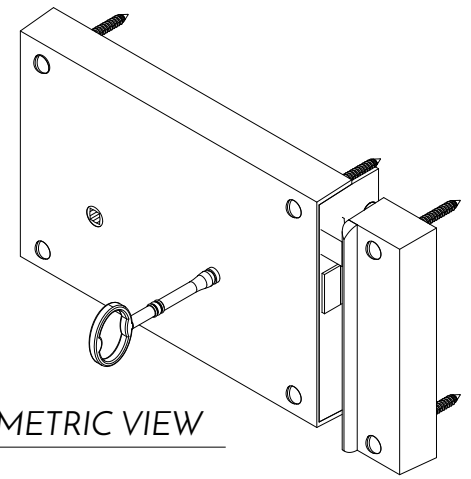

1 TOP VIEW

3 ISOMETRIC VIEW

2 FRONT VIEW

NOTE: Items are hand made one at a time. There may be slight variations in measurement and tolerances when comparing to actual Cad drawing.

CONFIDENTIALITY STATEMENT. The information contained in this Drawing, including attachments, is confidential information property of Heritage Metalworks LLC., HMW Forge and Scofield lighting. The information is intended for use solely by the individual or entity named in the message and or email sent with. Any unauthorized review, printing, copying, reproduction or distribution of such information to other parties is prohibited. If you are not an intended recipient of this, please notify Heritage Metalworks LLC. by reply e-mail and delete from your system.

	<i>Heritage Metalworks LLC.</i>	Revision : 1 Rev Date : 11/2/21 Notes : New Format Drawn By : CLL
	HWBS107-LO4	
	9 x 6 Brass Box Lock, Fixed Key	