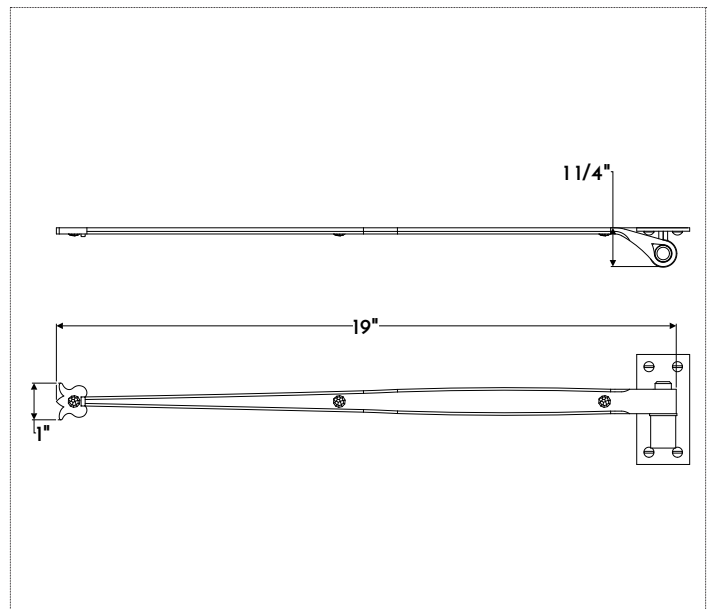

Items are handmade. Slight variations in size may occur.

FINISHES	BRASS	IRON	NICKEL
	DABS Dark Antiqued*	BLIR Satin Black Exterior	PONI Polished
	LABS Light Antiqued*	DWIR Dark Wax*	BRNI Brushed
	PUBS Polished Unlacquered	NAIR Natural	AQNI Antiqued Polished
	PLBS Polished Lacquered	RUIR Rustic	
	BRBS Brushed*	BLAQ Black Lacquer	
	BZBS Bronzed*		

*Clear coat finish available