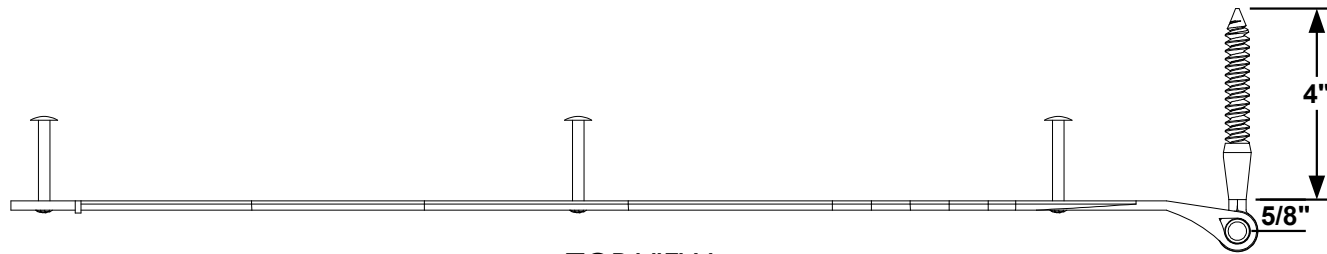

Heritage Metalworks LLC

HWIR458

26" OKIE PENNY TIP STRAP HINGE

DATE: 10/25/2024
DATE REV:
DRAWN BY: JTH
FINALIZED BY:

LAG PINTLE OPTION

SEE FINAL
PAGE FOR
OPTIONS

NOTE: Items are hand made one at a time.
There may be slight variations in measurement
and tolerances when comparing to actual Cad
drawing.