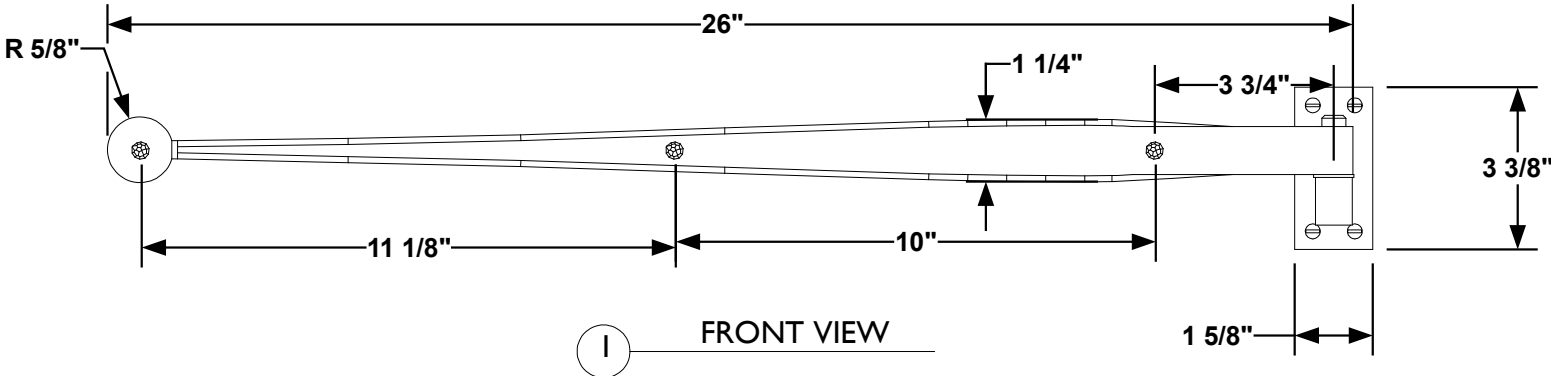

PLATE PINTLE OPTION

SEE FINAL
PAGE FOR
OPTIONS

NOTE: Items are hand made one at a time.
There may be slight variations in measurement
and tolerances when comparing to actual Cad
drawing.

CONFIDENTIALITY STATEMENT. The information contained in this Drawing, including attachments, is confidential information property of Heritage Metalworks LLC., HMW Forge and Scofield lighting. The information is intended for use solely by the individual or entity named in the message and or email sent with. Any unauthorized review, printing, copying, reproduction or distribution of such information to other parties is prohibited. If you are not an intended recipient of this, please notify Heritage Metalworks LLC. by reply e-mail and delete from your system.

Heritage Metalworks LLC

HWIR458

26" OKIE PENNY TIP STRAP HINGE

DATE: 10/25/2024
DATE REV:
DRAWN BY: JTH
FINALIZED BY:

BUTT PINTLE OPTION

SEE FINAL
PAGE FOR
OPTIONS

NOTE: Items are hand made one at a time.
There may be slight variations in measurement
and tolerances when comparing to actual Cad
drawing.