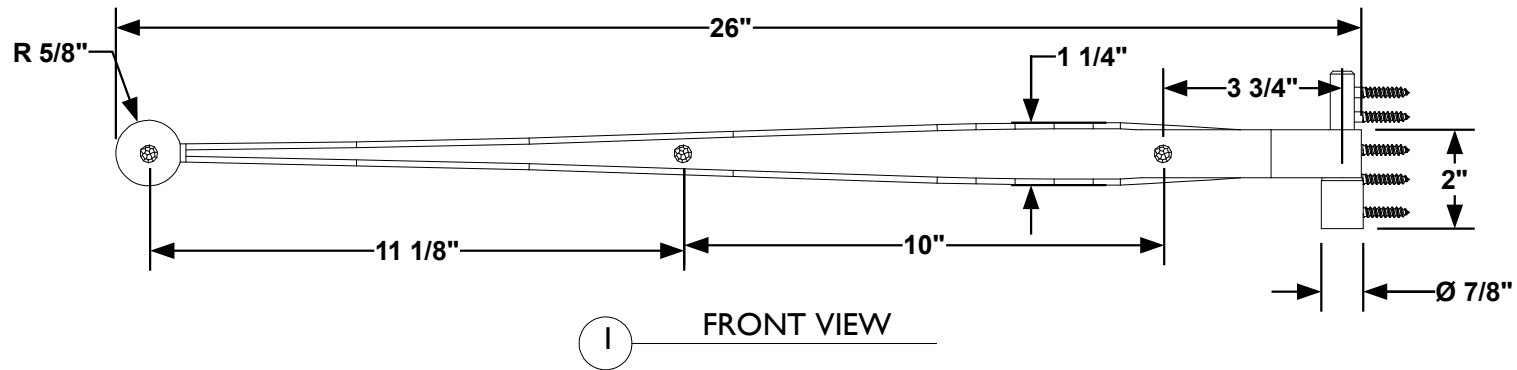

Heritage Metalworks LLC

HWIR458

26" OKIE PENNY TIP STRAP HINGE

DATE: 10/25/2024
DATE REV:
DRAWN BY: JTH
FINALIZED BY:

BUTT PINTLE OPTION

SEE FINAL
PAGE FOR
OPTIONS

NOTE: Items are hand made one at a time.
There may be slight variations in measurement
and tolerances when comparing to actual Cad
drawing.