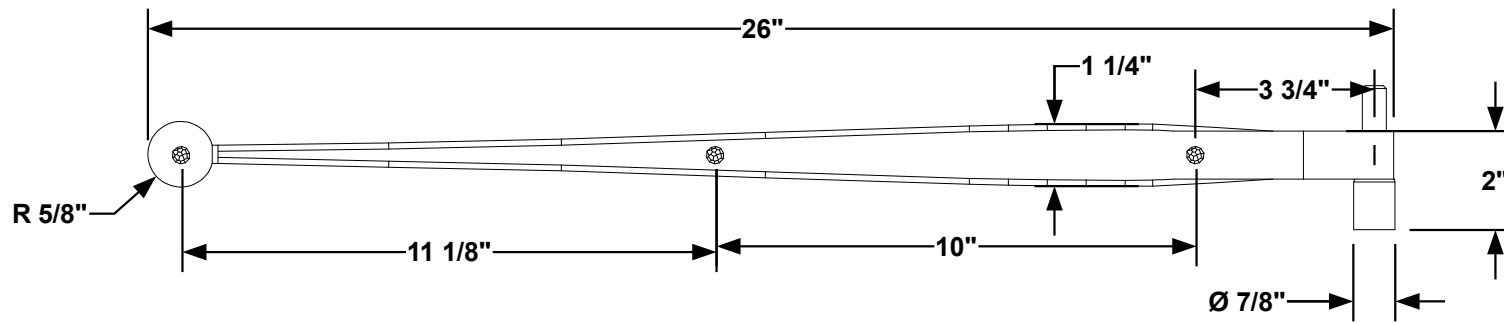

Heritage Metalworks LLC

HWIR458

26" OKIE PENNY TIP STRAP HINGE

DATE: 10/25/2024
DATE REV:
DRAWN BY: JTH
FINALIZED BY:

LAG PINTLE OPTION

SEE FINAL
PAGE FOR
OPTIONS

NOTE: Items are hand made one at a time.
There may be slight variations in measurement
and tolerances when comparing to actual Cad
drawing.