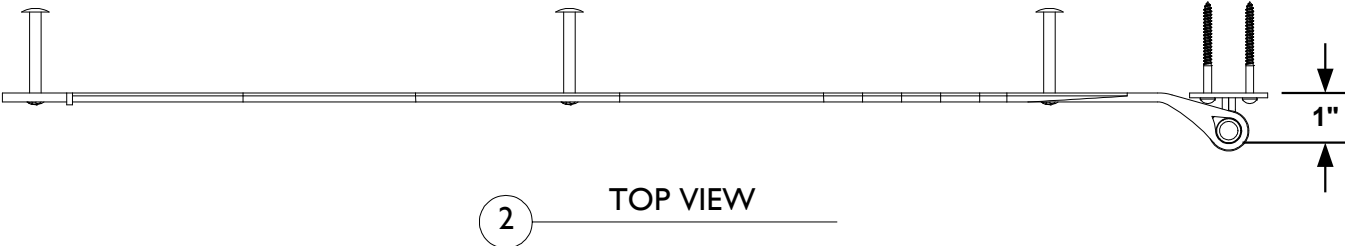

PLATE PINTLE OPTION

SEE FINAL
PAGE FOR
OPTIONS

NOTE: Items are hand made one at a time.
There may be slight variations in measurement
and tolerances when comparing to actual Cad
drawing.

CONFIDENTIALITY STATEMENT. The information contained in this Drawing, including attachments, is confidential information property of Heritage Metalworks LLC., HMW Forge and Scofield lighting. The information is intended for use solely by the individual or entity named in the message and or email sent with. Any unauthorized review, printing, copying, reproduction or distribution of such information to other parties is prohibited. If you are not an intended recipient of this, please notify Heritage Metalworks LLC. by reply e-mail and delete from your system.

Heritage Metalworks LLC

HWIR458

26" OKIE PENNY TIP STRAP HINGE

DATE: 10/25/2024
DATE REV:
DRAWN BY: JTH
FINALIZED BY:

BUTT PINTLE OPTION

SEE FINAL
PAGE FOR
OPTIONS

NOTE: Items are hand made one at a time.
There may be slight variations in measurement
and tolerances when comparing to actual Cad
drawing.