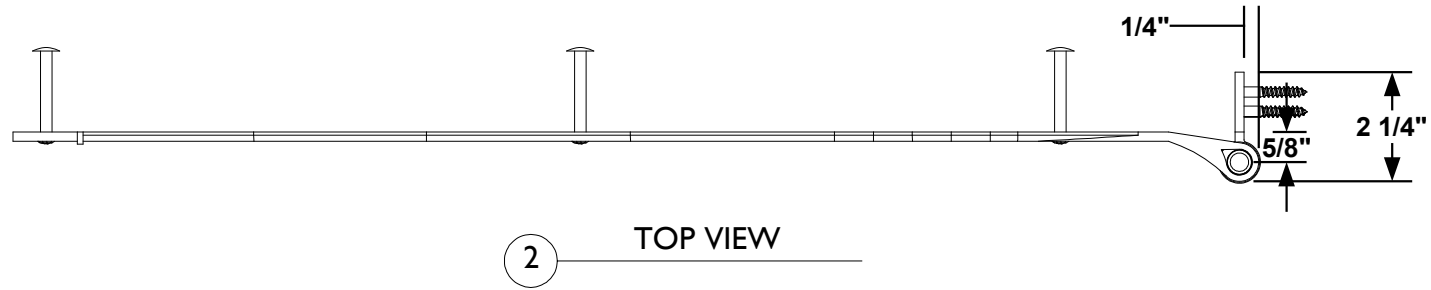

PLATE PINTLE OPTION

SEE FINAL
PAGE FOR
OPTIONS

NOTE: Items are hand made one at a time.
There may be slight variations in measurement
and tolerances when comparing to actual Cad
drawing.

CONFIDENTIALITY STATEMENT. The information contained in this Drawing, including attachments, is confidential information property of Heritage Metalworks LLC., HMW Forge and Scofield lighting. The information is intended for use solely by the individual or entity named in the message and or email sent with. Any unauthorized review, printing, copying, reproduction or distribution of such information to other parties is prohibited. If you are not an intended recipient of this, please notify Heritage Metalworks LLC. by reply e-mail and delete from your system.

Heritage Metalworks LLC

HWIR458

26" OKIE PENNY TIP STRAP HINGE

DATE: 10/25/2024
DATE REV:
DRAWN BY: JTH
FINALIZED BY:

BUTT PINTLE OPTION

SEE FINAL
PAGE FOR
OPTIONS

NOTE: Items are hand made one at a time.
There may be slight variations in measurement
and tolerances when comparing to actual Cad
drawing.