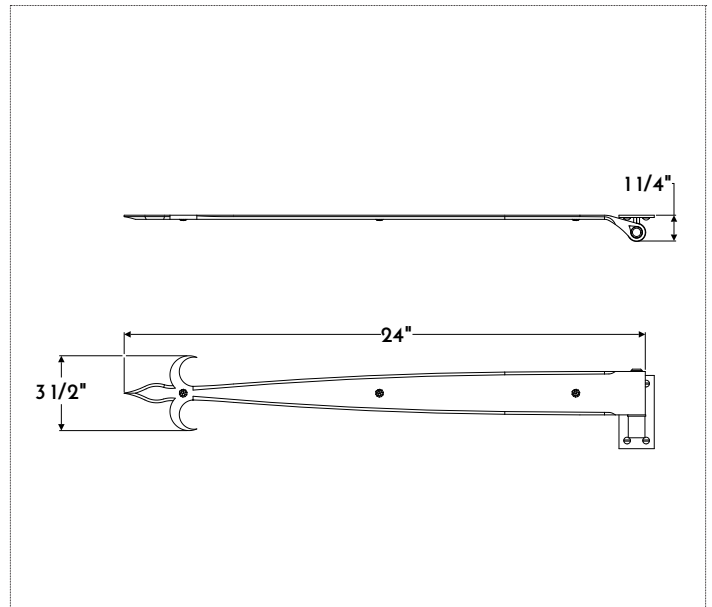

Items are handmade. Slight variations in size may occur.

FINISHES	BRASS	IRON	NICKEL
	DABS Dark Antiqued*	BLIR Satin Black Exterior	PONI Polished
	LABS Light Antiqued*	DWIR Dark Wax*	BRNI Brushed
	PUBS Polished Unlacquered	NAIR Natural	AQNI Antiqued Polished
	PLBS Polished Lacquered	RUIR Rustic	
	BRBS Brushed*	BLAQ Black Lacquer	
	BZBS Bronzed*		

*Clear coat finish available