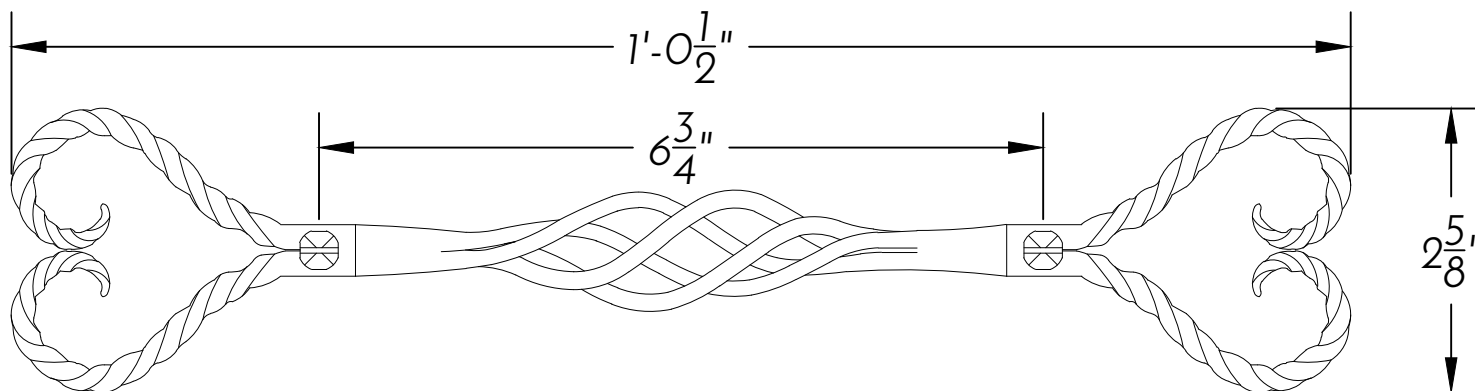

2 SIDE VIEW

1 FRONT VIEW

NOTE: Items are hand made one at a time.
There may be slight variations in measurement and tolerances when comparing to actual Cad drawing.

CONFIDENTIALITY STATEMENT. The information contained in this Drawing, including attachments, is confidential information property of Heritage Metalworks LLC., HMW Forge and Scofield lighting. The information is intended for use solely by the individual or entity named in the message and or email sent with. Any unauthorized review, printing, copying, reproduction or distribution of such information to other parties is prohibited. If you are not an intended recipient of this, please notify Heritage Metalworks LLC. by reply e-mail and delete from your system.

Heritage Metalworks LLC.

HWIR310

Heart Basket Door Pull

Date: 11-20-18

Date Revised:

Drawn By: Brian

Status: Original Sketch/CAD

Drawings Finalized By: