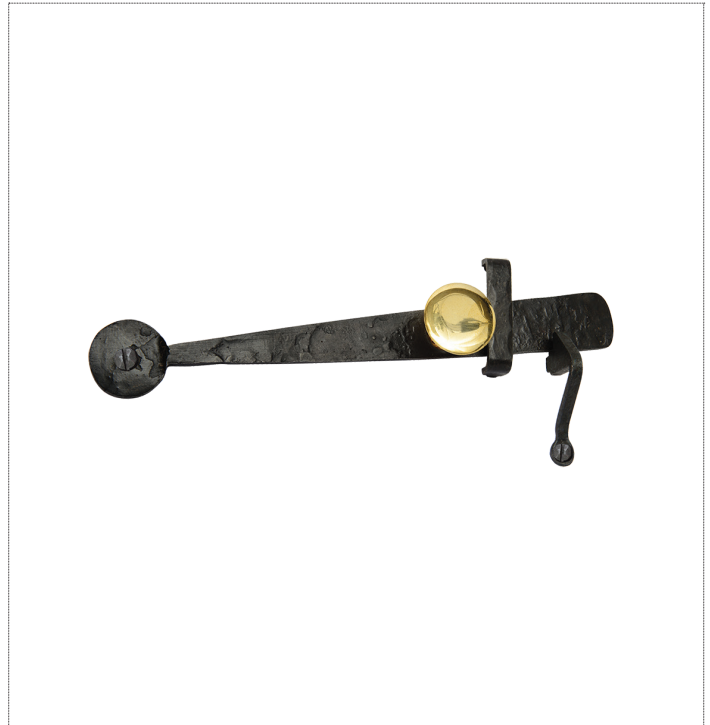

## Button Knob Lift Bar

8" x 2-1/2"

Forged iron lift bar with solid brass button knob.

Shown with a dark wax iron finish.

#### Standard Components:

- Cast Brass Knob
- Lift Bar
- Keeper & Staple
- (4) Screws