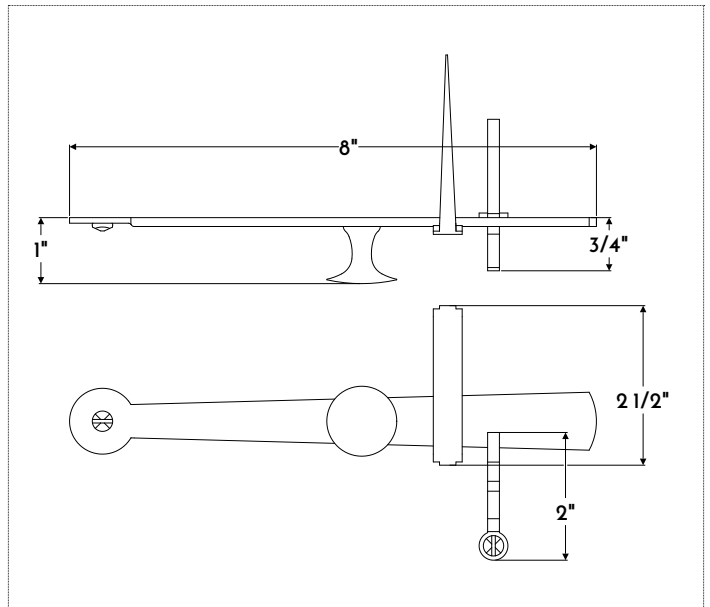

Items are handmade. Slight variations in size may occur.

FINISHES	BRASS	IRON	NICKEL
	DABS Dark Antiqued*	BLIR Satin Black Exterior	PONI Polished
	LABS Light Antiqued*	DWIR Dark Wax*	BRNI Brushed
	PUBS Polished Unlacquered	NAIR Natural	AQNI Antiqued Polished
	PLBS Polished Lacquered	RUIR Rustic	
	BRBS Brushed*	BLAQ Black Lacquer	
	BZBS Bronzed*		

*Clear coat finish available