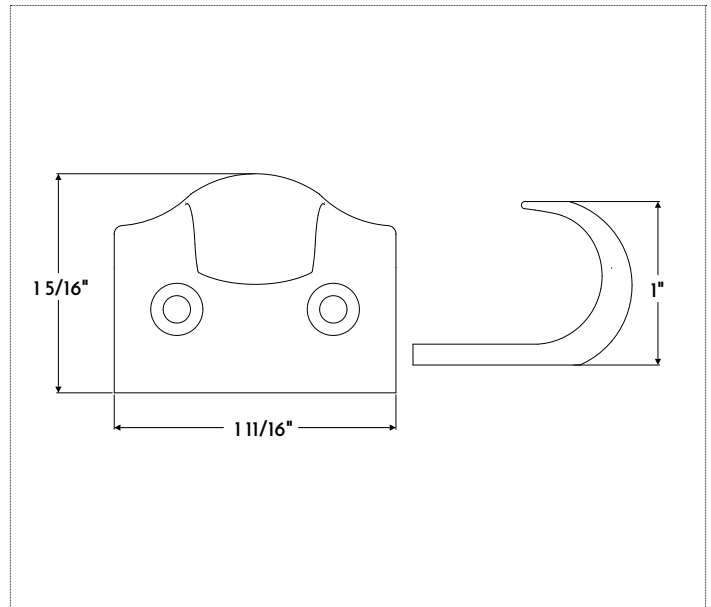

VEHW615

Iron Sash Lift, HD

1-11/16" x 1-5/16"

Heavy duty cast iron window sash lift.

Shown with a dark wax finish.

SPECIFICATIONS

Finishes:

- DWIR, BLIR, RUIR, NAIR, BLAQ

Standard Components:

- Iron Sash Lift, HD

Additional Product Information:

- Drawings, Installation Instructions, and Hardware Spec Order Form available upon request.

Items are handmade. Slight variations in size may occur.