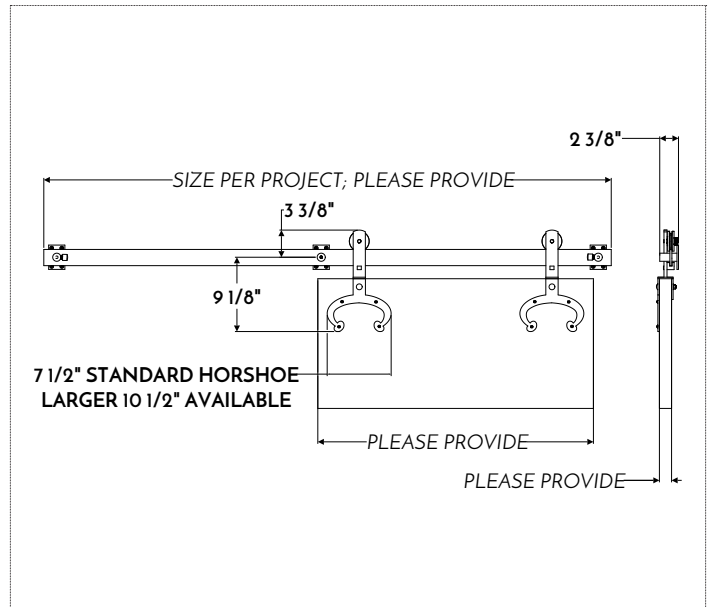

HWIR614

Barn Door Slider, Single

7-1/2" or 10-1/2" Single Door

Forged iron single door barn door slider.

Shown with a dark wax finish.

SPECIFICATIONS

Finishes:

- DWIR, BLIR, RUIR, NAIR, BLAQ

Standard Components:

- Barn Sliding Rail
- (2) Horseshoe Brackets
- Slider Guide
- (12) Bracket Mountings Screws
- (8) Slider Screws
- (2) Carriage Bolts

Additional Product Information:

- Drawings, Installation Instructions, and Hardware Spec Order Form available upon request.
- *Must complete **Spec Order Form** when ordering.