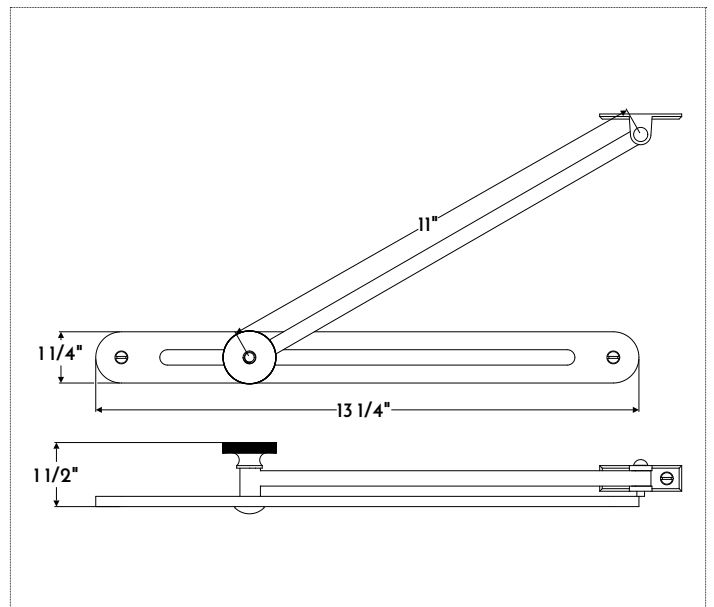

Items are handmade. Slight variations in size may occur.

FINISHES	BRASS	IRON	NICKEL
	DABS Dark Antiqued*	BLIR Satin Black Exterior	PONI Polished
	LABS Light Antiqued*	DWIR Dark Wax*	BRNI Brushed
	PUBS Polished Unlacquered	NAIR Natural	AQNI Antiqued Polished
	PLBS Polished Lacquered	RUIR Rustic	
	BRBS Brushed*	BLAQ Black Lacquer	
	BZBS Bronzed*		

*Clear coat finish available