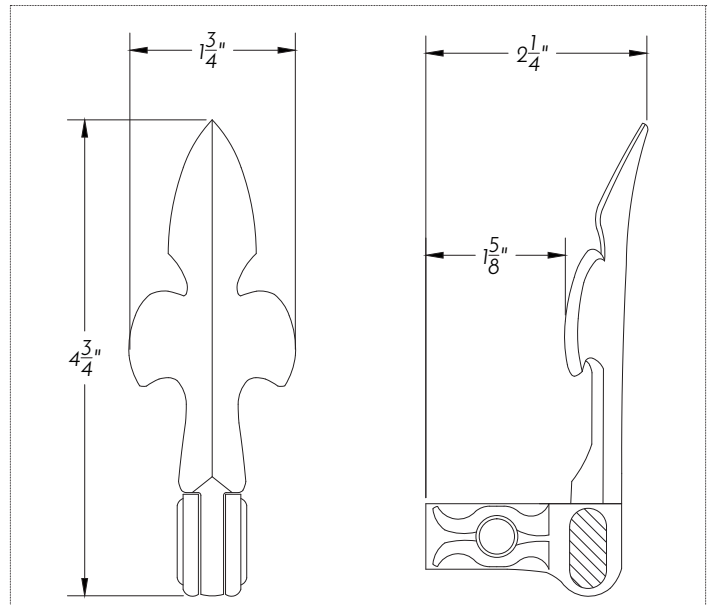

Items are handmade. Slight variations in size may occur.

FINISHES	BRASS	IRON	NICKEL
	DABS Dark Antiqued*	BLIR Satin Black Exterior	PONI Polished
	LABS Light Antiqued*	DWIR Dark Wax*	BRNI Brushed
	PUBS Polished Unlacquered	NAIR Natural	AQNI Antiqued Polished
	PLBS Polished Lacquered	RUIR Rustic	
	BRBS Brushed*	BLAQ Black Lacquer	
	BZBS Bronzed*		

*Clear coat finish available