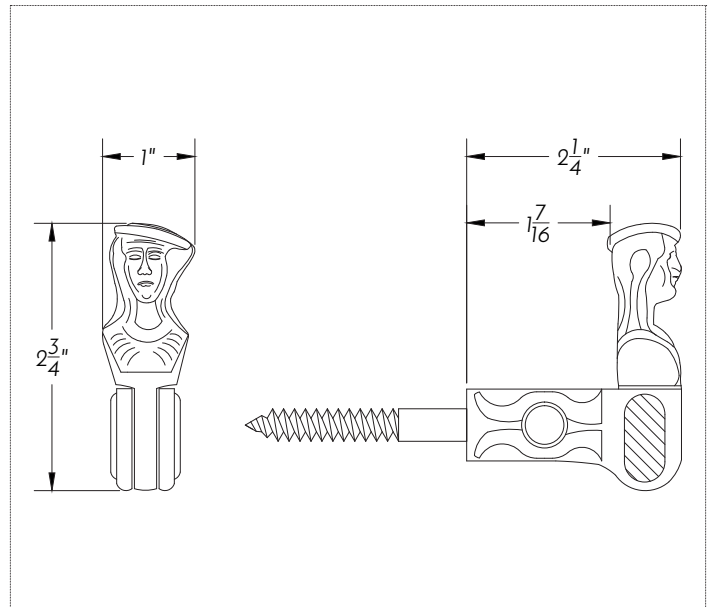

Items are handmade. Slight variations in size may occur.

FINISHES	BRASS	IRON	NICKEL
	DABS Dark Antiqued*	BLIR Satin Black Exterior	PONI Polished
	LABS Light Antiqued*	DWIR Dark Wax*	BRNI Brushed
	PUBS Polished Unlacquered	NAIR Natural	AQNI Antiqued Polished
	PLBS Polished Lacquered	RUIR Rustic	
	BRBS Brushed*	BLAQ Black Lacquer	
BZBS Bronzed*			

*Clear coat finish available