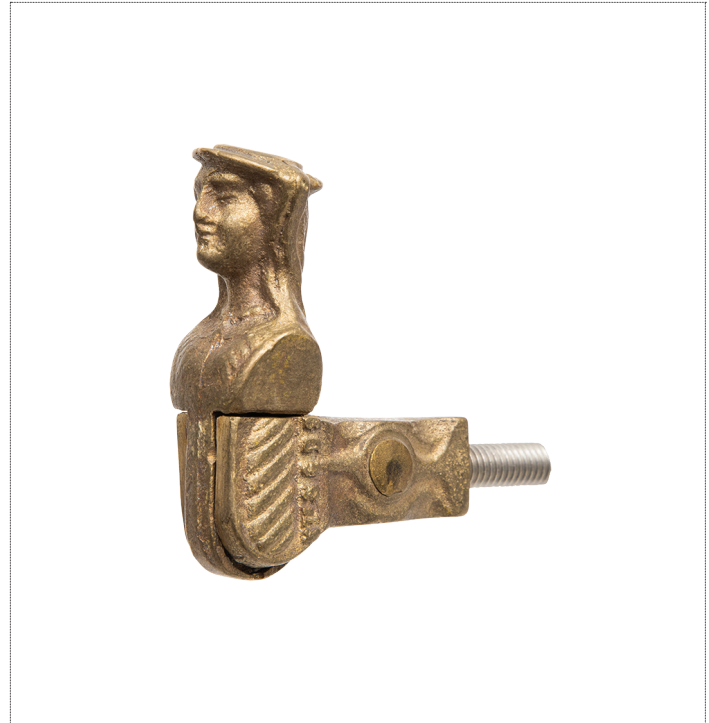

# HWBZ507

Bronze Shutter Dog, Parisian Madame

1" x 2-1/4"

Pair of cast bronze parisian madame shutter dogs with stainless lag.

Shown with a natural bronze finish.

## SPECIFICATIONS

**Finishes:**

- Natural Bronze
- Lacquer
- BLIR, BLAQ

**Standard Components:**

- Pair Shutter Dogs
- Lag Screw Mount

**Alternate Components:**

- Plate Mount
- Arm Bracket

**Additional Product Information:**