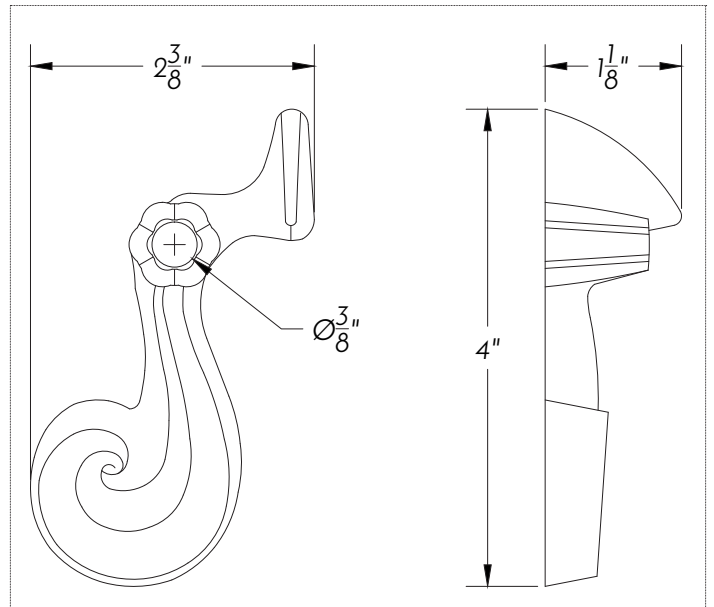

HWBZ505

Bronze Shutter Dog, Victoria Swirl

2-3/8" x 4"

Pair of cast bronze victoria swirl shutter dogs with stainless lag.

Shown with a natural bronze finish.

SPECIFICATIONS

Finishes:

- Natural Bronze
- Lacquer
- BLIR, BLAQ

Standard Components:

- Pair Shutter Dogs
- Lag Screw Mount

Alternate Components:

- Plate Mount
- Arm Bracket

Additional Product Information:

- Drawings, Installation Instructions, and Hardware Spec Order Form available upon request.