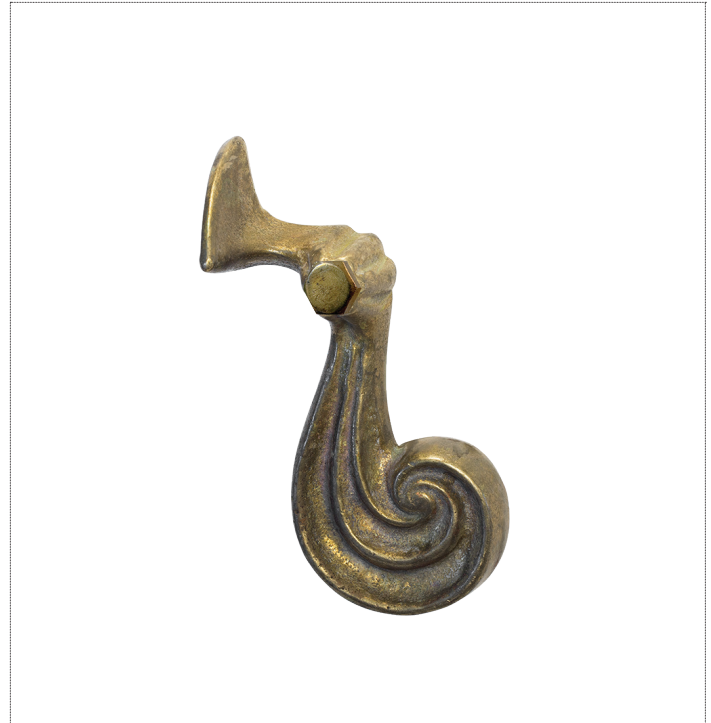

HWBZ505

Bronze Shutter Dog, Victoria Swirl

2-3/8" x 4"

Pair of cast bronze victoria swirl shutter dogs with stainless lag.

Shown with a natural bronze finish.

SPECIFICATIONS

Finishes:

- Natural Bronze
- Lacquer
- BLIR, BLAQ

Standard Components:

- Pair Shutter Dogs
- Lag Screw Mount

Alternate Components:

- Plate Mount
- Arm Bracket

Additional Product Information:

- Drawings, Installation Instructions, and Hardware Spec Order Form available upon request.