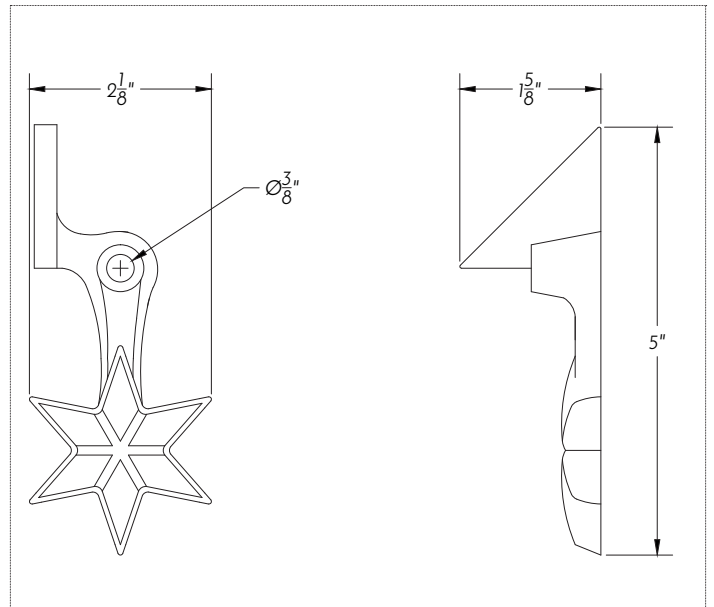

Standard Components:

- Pair Shutter Dogs
- Lag Screw Mount

Alternate Components:

- Plate Mount
- Arm Bracket

Additional Product Information:

- Drawings, Installation Instructions, and Hardware Spec Order Form available upon request.