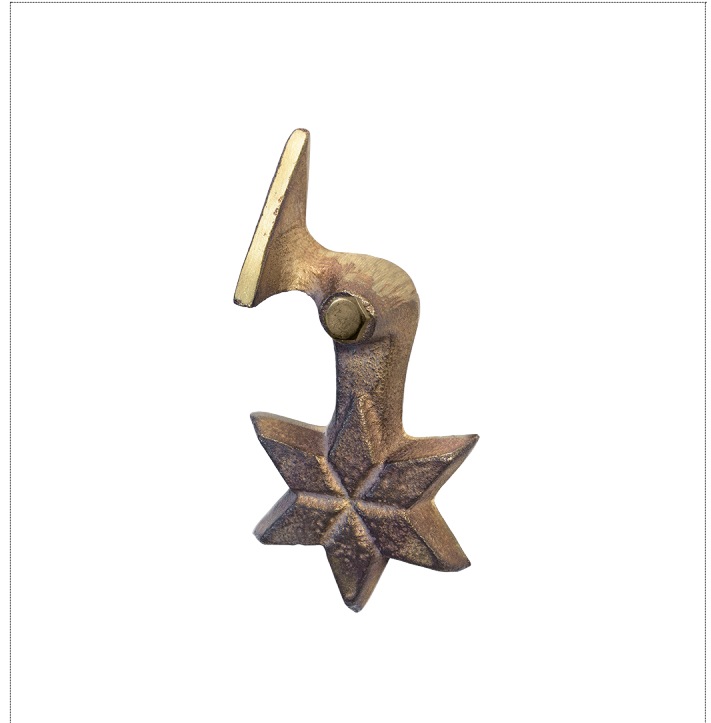

HWBZ503

Bronze Shutter Dog, Federal Star

2-1/8" x 5"

Pair of cast bronze federal star shutter dogs with stainless lag.

Shown with a natural bronze finish.

SPECIFICATIONS

Finishes:

- Natural Bronze
- Lacquer
- BLIR, BLAQ

Standard Components:

- Pair Shutter Dogs
- Lag Screw Mount

Alternate Components:

- Plate Mount
- Arm Bracket

Additional Product Information:

- Drawings, Installation Instructions, and Hardware Spec Order Form available upon request.