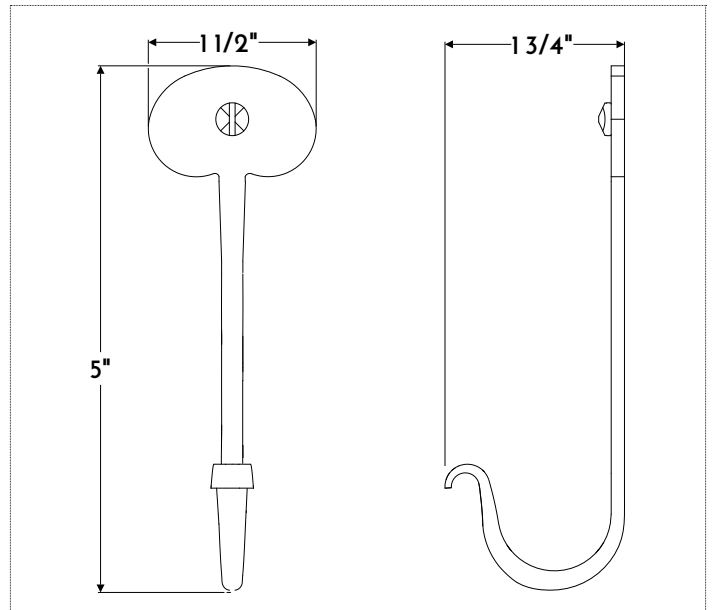

Items are handmade. Slight variations in size may occur.

FINISHES	BRASS	IRON	NICKEL
	DABS Dark Antiqued*	BLIR Satin Black Exterior	PONI Polished
	LABS Light Antiqued*	DWIR Dark Wax*	BRNI Brushed
	PUBS Polished Unlacquered	NAIR Natural	AQNI Antiqued Polished
	PLBS Polished Lacquered	RUIR Rustic	
	BRBS Brushed*	BLAQ Black Lacquer	
	BZBS Bronzed*		

*Clear coat finish available