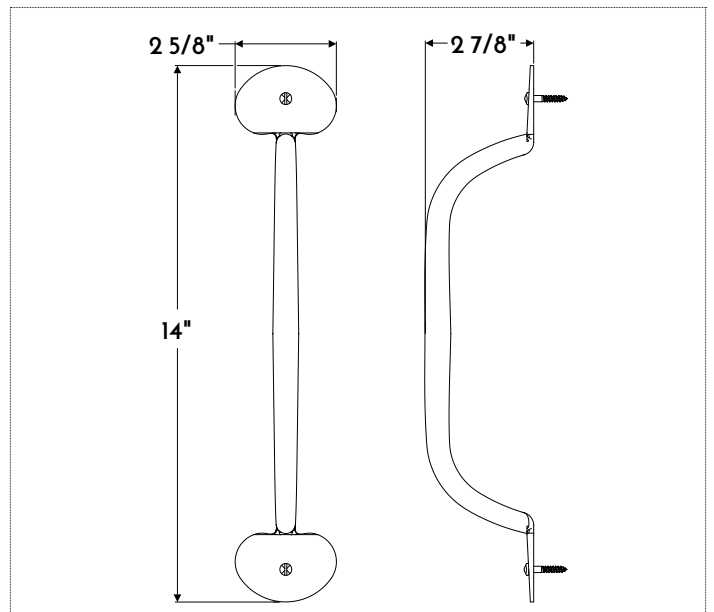

HWIR385

Bean Pull, Round

2-5/8" x 14"

Forged iron round bean appliance pull.

Shown with dark wax iron finish.

SPECIFICATIONS

Finishes:

- DWIR, BLIR, RUIR, NAIR, BLAQ

Standard Components:

- Bean Refrigerator Pull
- (2) 2" Machine Screws
- (2) Washers & Nuts

Additional Product Information:

- Drawings, Installation Instructions, and Hardware Spec Order Form available upon request.