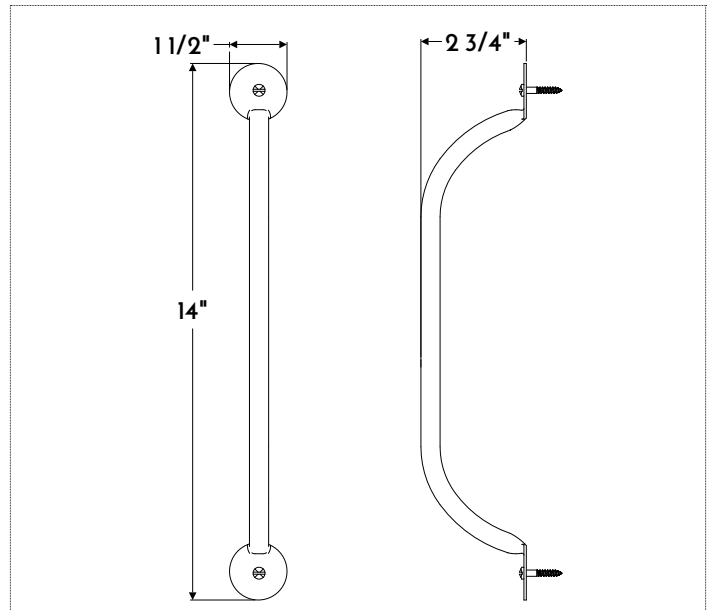

Items are handmade. Slight variations in size may occur.

FINISHES	BRASS	IRON	NICKEL
	DABS Dark Antiqued*	BLIR Satin Black Exterior	PONI Polished
	LABS Light Antiqued*	DWIR Dark Wax*	BRNI Brushed
	PUBS Polished Unlacquered	NAIR Natural	AQNI Antiqued Polished
	PLBS Polished Lacquered	RUIR Rustic	
	BRBS Brushed*	BLAQ Black Lacquer	
	BZBS Bronzed*		

*Clear coat finish available