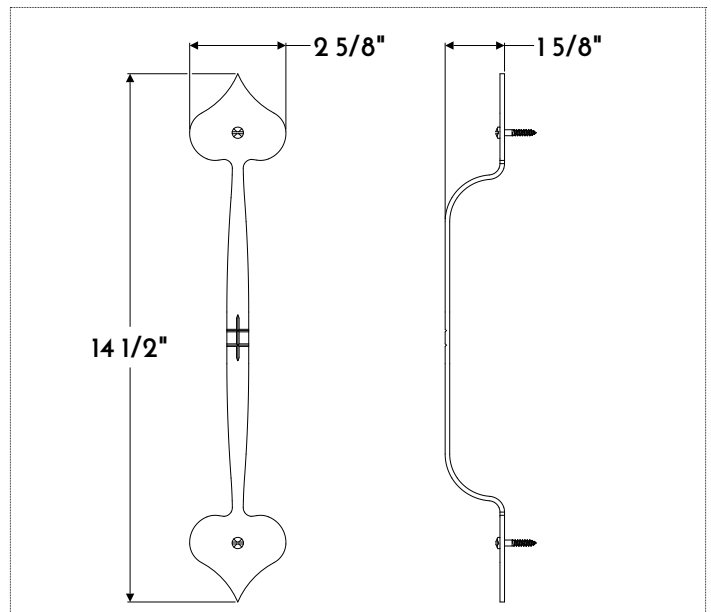

HWIR380

Spade Pull, Flat Detail

2-5/8" x 14-1/2"

Forged iron flat spade appliance pull.

Shown with dark wax iron finish.

SPECIFICATIONS

Finishes:

- DWIR, BLIR, RUIR, NAIR, BLAQ

Standard Components:

- Spade Refrigerator Pull
- (2) 2" Machine Screws
- (2) Washers & Nuts

Additional Product Information:

- Drawings, Installation Instructions, and Hardware Spec Order Form available upon request.