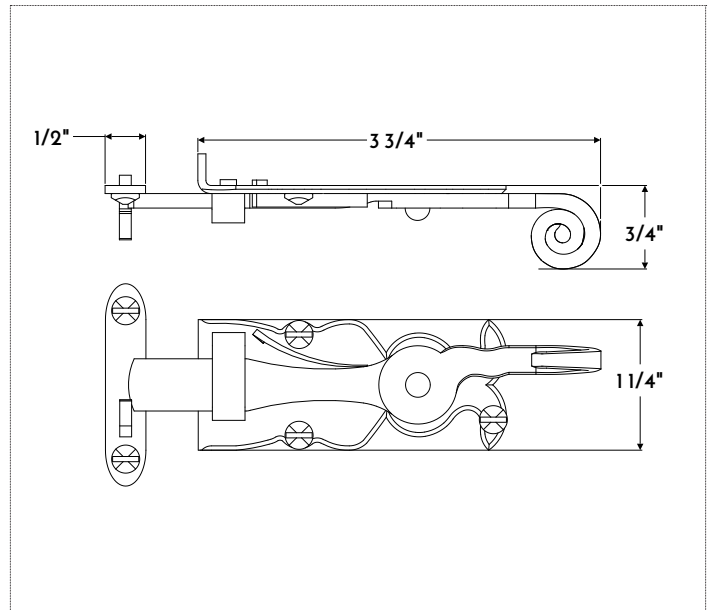

HWIR227

Rattail Latch, Sm

3-3/4" x 1-1/4" x 1/2"

Small forged iron rattail latch.

Shown as left hand with dark wax iron finish.

SPECIFICATIONS

Finishes:

- DWIR, BLIR, RUIR, NAIR, BLAQ

Standard Components:

- Rattail Latch
- Rattail Keeper
- (5) Screws

Alternate Components:

- Jam Keeper

Additional Product Information:

- Drawings, Installation Instructions, and Hardware Spec Order Form available upon request.