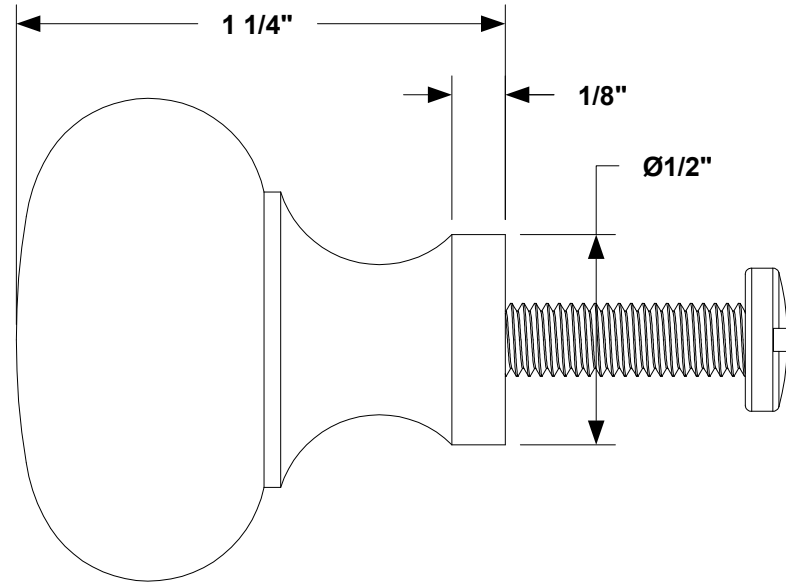

Ø 1 1/4"

1 FRONT VIEW

2 SIDE VIEW

NOTE: Items are hand made one at a time.
There may be slight variations in measurement
and tolerances when comparing to actual Cad
drawing.

CONFIDENTIALITY STATEMENT. The information contained in this Drawing, including attachments, is confidential information property of Heritage Metalworks LLC., HMW Forge and Scofield lighting. The information is intended for use solely by the individual or entity named in the message and or email sent with. Any unauthorized review, printing, copying, reproduction or distribution of such information to other parties is prohibited. If you are not an intended recipient of this, please notify Heritage Metalworks LLC. by reply e-mail and delete from your system.

Heritage Metalworks LLC

HWBS305

BRASS ROUND KNOB

DATE: 10/25/2024

DATE REV:

DRAWN BY: JTH

FINALIZED BY: