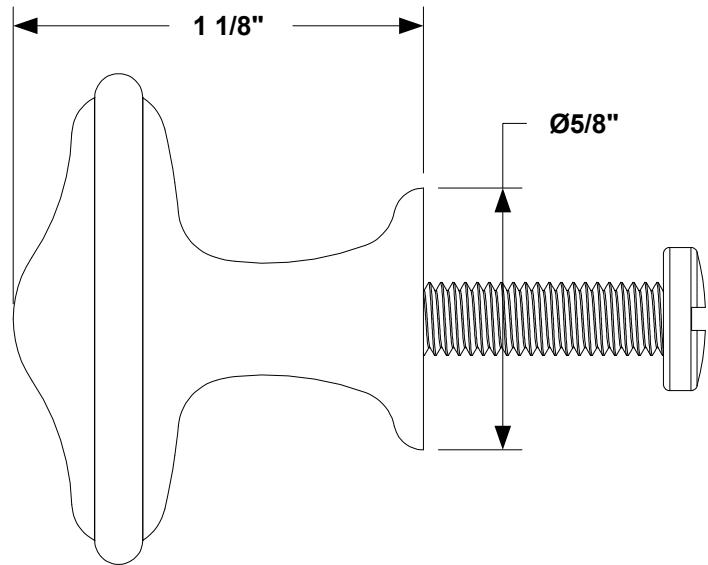

Ø 1 1/4"

1 FRONT VIEW

2 SIDE VIEW

NOTE: Items are hand made one at a time.
There may be slight variations in measurement
and tolerances when comparing to actual Cad
drawing.

CONFIDENTIALITY STATEMENT. The information contained in this Drawing, including attachments, is confidential information property of Heritage Metalworks LLC., HMW Forge and Scofield lighting. The information is intended for use solely by the individual or entity named in the message and or email sent with. Any unauthorized review, printing, copying, reproduction or distribution of such information to other parties is prohibited. If you are not an intended recipient of this, please notify Heritage Metalworks LLC. by reply e-mail and delete from your system.

Heritage Metalworks LLC

HWBS303

BRASS DETAIL KNOB

DATE: 10/25/2024

DATE REV:

DRAWN BY: JTH

FINALIZED BY: