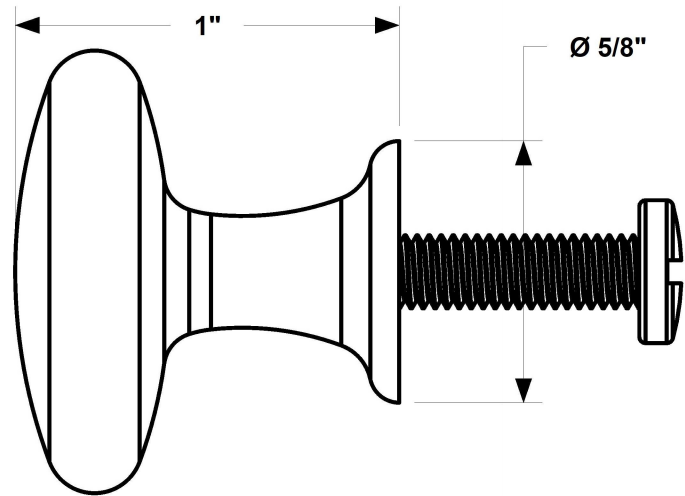

FRONT

RIGHT

NOTE: Items are hand made one at a time.
There may be slight variations in measurement
and tolerances when comparing to actual Cad
drawing.

CONFIDENTIALITY STATEMENT. The information contained in this Drawing, including attachments, is confidential information property of Heritage Metalworks LLC., HMW Forge and Scofield lighting. The information is intended for use solely by the individual or entity named in the message and or email sent with. Any unauthorized review, printing, copying, reproduction or distribution of such information to other parties is prohibited. If you are not an intended recipient of this, please notify Heritage Metalworks LLC. by reply e-mail and delete from your system.