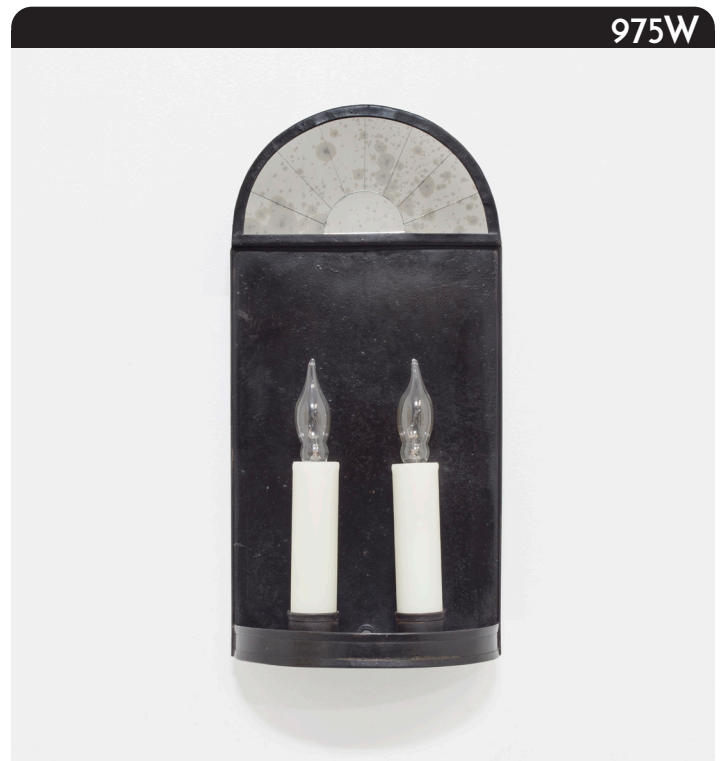

Deerfield Wall Sconce

This elongated round top sconce is an adaptation from a Scofield original. Featuring a unique flat back fabricated with antiqued hand-cut mirror wedges that magnify a sunrise-esque warm glow throughout any room for both beauty and function.

Shown with an aged tin finish and antiqued mirror.

SPECIFICATIONS

- UL listed for Dry location (may comply with Damp location when surface mounted to covered ceiling away from rain or sprinklers)
- 2" x 4" junction box

One Size

- 5.75" w x 3.125" d x 11.75" h
- Two Lamp
- 60-watt max** candelabra (E12) socket

Materials

- Tin*

Finishes

- AGTN*

Other Options

- Custom materials and finishes available upon request

FINISHES	COPPER PATINA	COPPER LACQUER	TIN
	NACP Natural	BLAQ Black	AGTN Aged
	BZCP Bronzed	BZAQ Bronze	BLAQ Black Lacquer
	OXCP Oxidized		
	BRCP Brushed		

*Interior use only

**Filament LED (2-6 watt) bulbs strongly recommended with optional wax sleeves