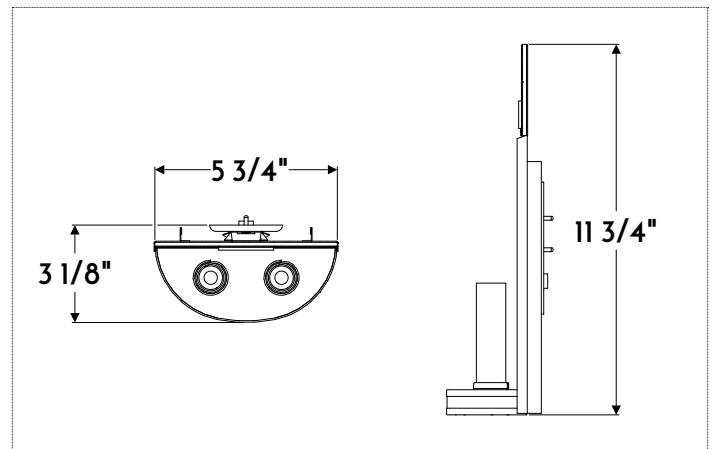

Shown with an aged tin finish and antiqued mirror.

SPECIFICATIONS

- UL listed for Dry location (may comply with Damp location when surface mounted to covered ceiling away from rain or sprinklers)
- 2" x 4" junction box

One Size

- 5.75" w x 3.125" d x 11.75" h
- Two Lamp
- 60-watt max** candelabra (E12) socket

Materials

- Tin*

Finishes

- AGTN*

Other Options

- Custom materials and finishes available upon request