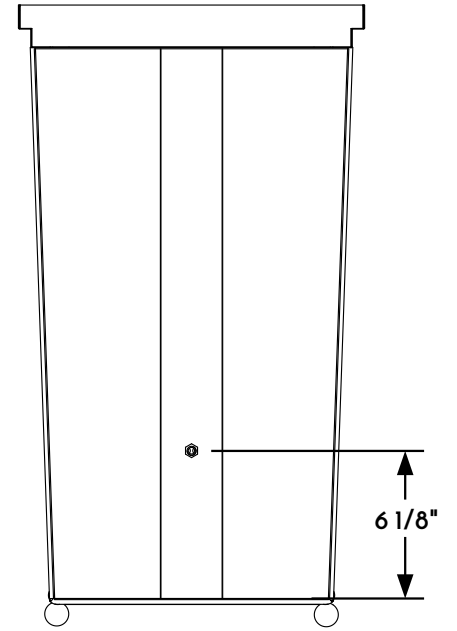

① WALL LANTERN FRONT ELEVATION VIEW

② WALL LANTERN RIGHT ELEVATION VIEW

③ WALL LANTERN REAR ELEVATION VIEW

④ WALL LANTERN PLAN VIEW

⑤ WALL LANTERN BOTTOM VIEW

Scofield
SCOFIELD LIGHTING

NOTE: Items are hand made one at a time. There may be slight variations in measurement and tolerances when comparing to actual Cad drawing.