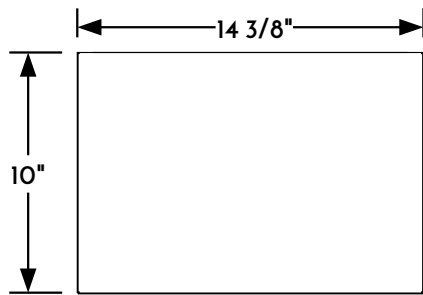

① WALL LANTERN FRONT ELEVATION VIEW

② WALL LANTERN RIGHT ELEVATION VIEW

③ WALL LANTERN REAR ELEVATION VIEW

④ WALL LANTERN PLAN VIEW

⑤ WALL LANTERN BOTTOM VIEW

Scofield
SCOFIELD LIGHTING

NOTE: Items are hand made one at a time. There may be slight variations in measurement and tolerances when comparing to actual Cad drawing.