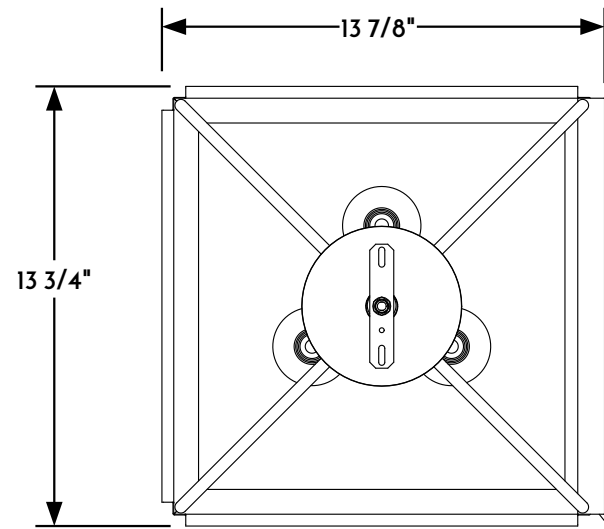

① HANGING LANTERN FRONT ELEVATION VIEW

② WALL LANTERN RIGHT ELEVATION VIEW

③ HANGING LANTERN PLAN VIEW

Scofield
SCOFIELD LIGHTING

NOTE: Items are hand made one at a time. There may be slight variations in measurement and tolerances when comparing to actual Cad drawing.