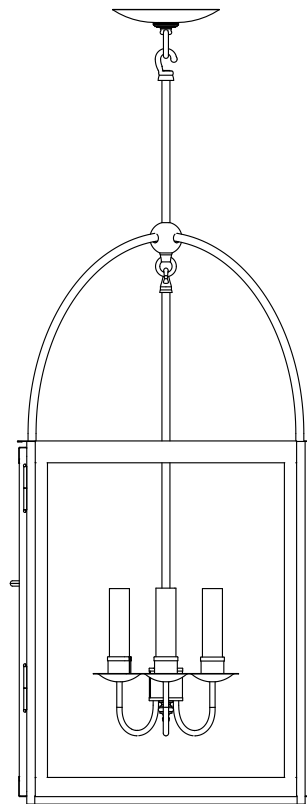

① HANGING LANTERN FRONT ELEVATION VIEW

② WALL LANTERN RIGHT ELEVATION VIEW

③ HANGING LANTERN PLAN VIEW

Scofield
SCOFIELD LIGHTING

NOTE: Items are hand made one at a time. There may be slight variations in measurement and tolerances when comparing to actual Cad drawing.

Scofield Lighting
Southport Hanging Lantern
784C-MD