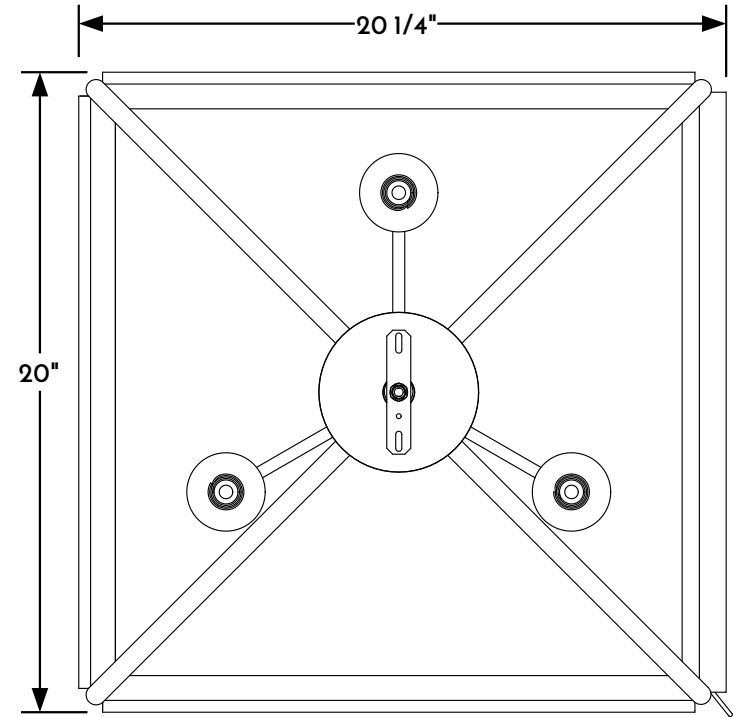

① HANGING LANTERN FRONT ELEVATION VIEW

② WALL LANTERN RIGHT ELEVATION VIEW

③ HANGING LANTERN PLAN VIEW

Scofield
SCOFIELD LIGHTING

NOTE: Items are hand made one at a time. There may be slight variations in measurement and tolerances when comparing to actual Cad drawing.