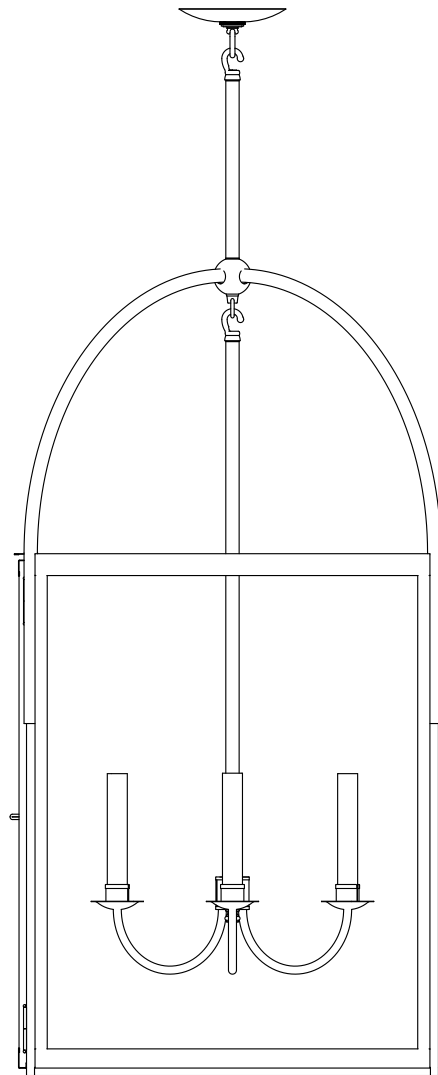

① HANGING LANTERN FRONT ELEVATION VIEW

② WALL LANTERN RIGHT ELEVATION VIEW

③ HANGING LANTERN PLAN VIEW

Scofield
SCOFIELD LIGHTING

NOTE: Items are hand made one at a time. There may be slight variations in measurement and tolerances when comparing to actual Cad drawing.

Scofield Lighting
Southport Hanging Lantern
784C-LG