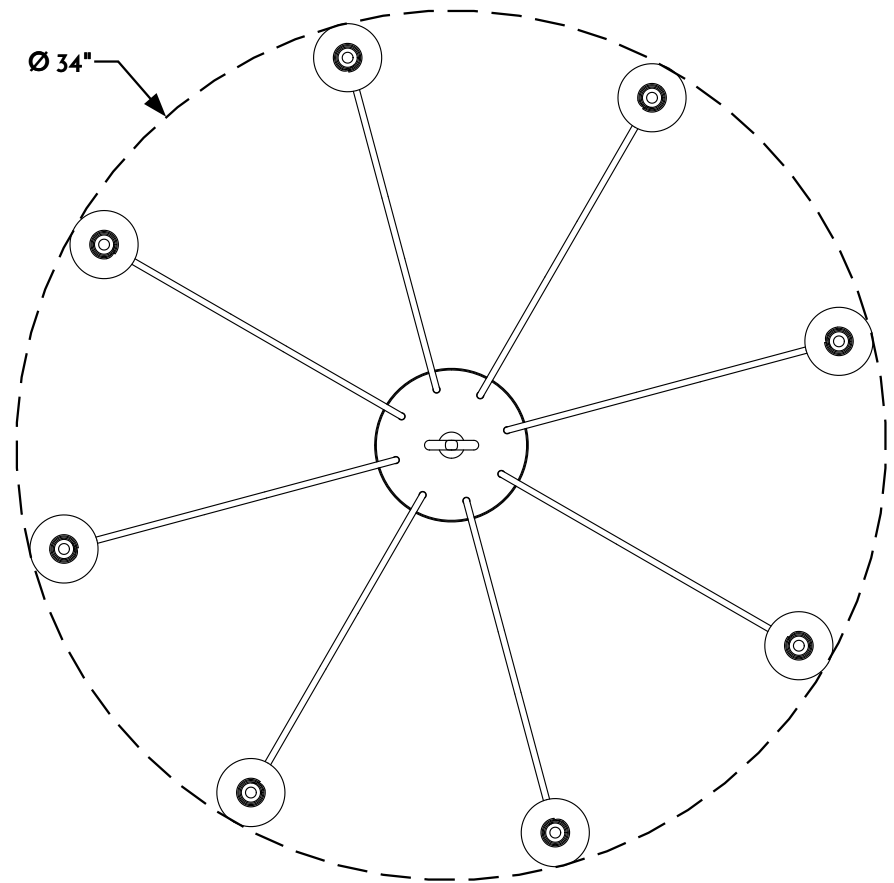

① CHANDELIER ELEVATION VIEW

② CHANDELIER PLAN VIEW

*Scofield*  
SCOFIELD LIGHTING

NOTE: Items are hand made one at a time. There may be slight variations in measurement and tolerances when comparing to actual Cad drawing.