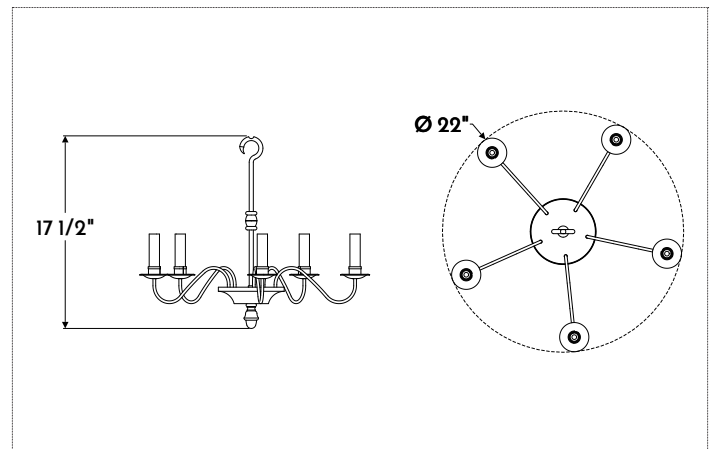

Shown in medium with an aged tin finish and yellow gold leaf.

SPECIFICATIONS

- All sizes UL listed for Dry location (may comply with Damp location when surface mounted to covered ceiling away from rain or sprinklers)
- 60-watt max** candelabra (E12) socket
- Includes 5" canopy and hook
- 4" octagonal junction box

Small

- 22" w x 17.5" h
- Five Lamp

Medium

- 28" w x 19.75" h
- Six Lamp

Large

- 34" w x 22.5" h
- Eight Lamp

Materials

- Tin*