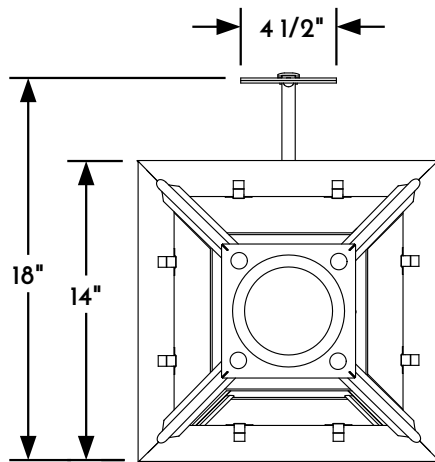

① WALL LANTERN FRONT ELEVATION VIEW

② WALL LANTERN RIGHT ELEVATION VIEW

③ WALL LANTERN REAR ELEVATION VIEW

④ WALL LANTERN PLAN VIEW

Scofield
SCOFIELD LIGHTING

NOTE: Items are hand made one at a time. There may be slight variations in measurement and tolerances when comparing to actual Cad drawing.