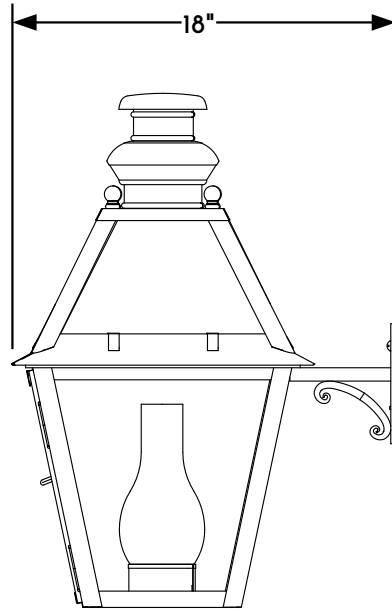

① WALL LANTERN FRONT ELEVATION VIEW

② WALL LANTERN RIGHT ELEVATION VIEW

③ WALL LANTERN REAR ELEVATION VIEW

④ WALL LANTERN PLAN VIEW

Scofield
SCOFIELD LIGHTING

NOTE: Items are hand made one at a time. There may be slight variations in measurement and tolerances when comparing to actual Cad drawing.