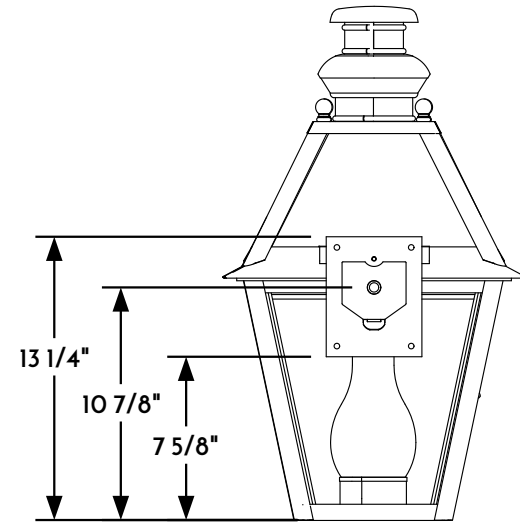

① WALL LANTERN FRONT ELEVATION VIEW

② WALL LANTERN RIGHT ELEVATION VIEW

③ WALL LANTERN REAR ELEVATION VIEW

④ WALL LANTERN PLAN VIEW

Scofield
SCOFIELD LIGHTING

NOTE: Items are hand made one at a time. There may be slight variations in measurement and tolerances when comparing to actual Cad drawing.