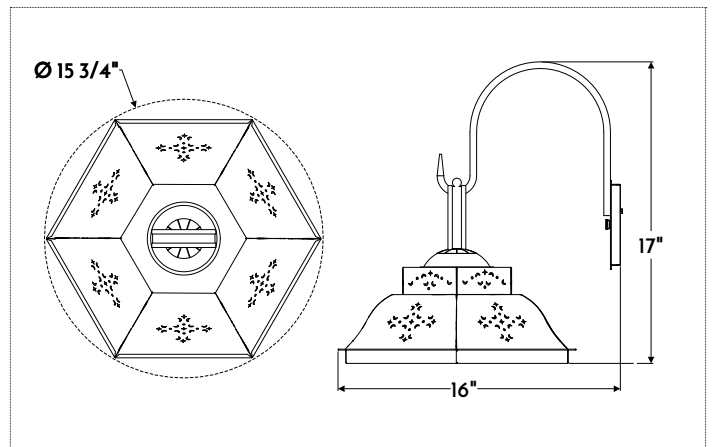

- UL listed for Dry location (may comply with Damp location when surface mounted to covered ceiling away from rain or sprinklers)
- 2" x 4" junction box

One Size

- 15.75" w x 16" d x 17" h
- One Lamp
- 100-watt max (E26) socket

Materials

- Copper
- Tin*

Finishes

- NACP, BZCP, OXCP, LDCCP
- AGTN*

Other Options

- Gooseneck or Straight Arm Bracket
- Custom materials and finishes available upon request

*Interior use only, non-standard item - extended delivery may apply