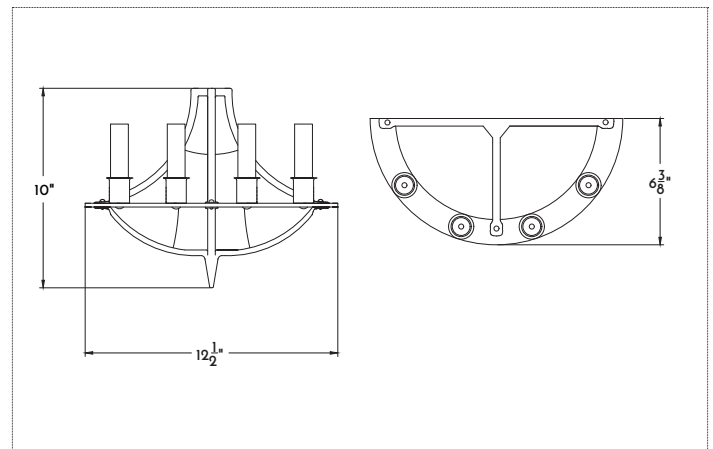

Other Options

- Custom materials and finishes available upon request

STANDARD FINISHES	BRASS	IRON	COPPER
	DABS Dark Antiqued* LABS Light Antiqued* PUBS Polished Unlacquered PLBS Polished Lacquered BRBS Brushed* BZBS Bronzed* OXBS Oxidized	BLIR Satin Black, Exterior BLAQ Black Lacquer, Interior DWIR Dark Wax NAIR Natural* RUIR Rustic	NACP Natural* BZCP Bronzed* OXCP Oxidized LDCC Leaded
	NICKEL	TIN	
	PONI Polished BRNI Brushed AQNI Antiqued Polished	AGTN Aged NATN Natural* BRTN Brushed*	*Clear coat finish available

*Filament LED (2-6 watt) bulbs strongly recommended with optional wax sleeves.