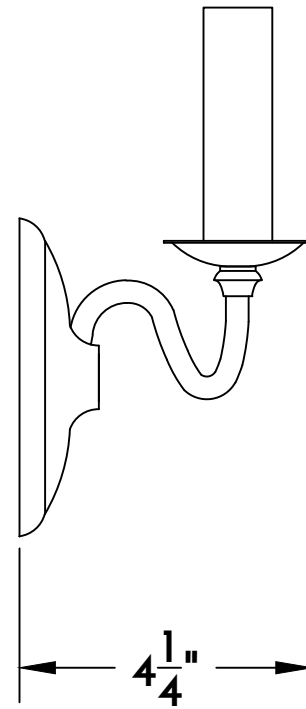

① SCONCE FRONT ELE.

② SCONCE SIDE ELE.

NOTE: Fixtures are hand made one at a time.
There may be slight variations in measurement
and tolerances when comparing to actual Cad
drawing.

CONFIDENTIALITY STATEMENT. The information contained in this Drawing, including attachments, is confidential information property of Heritage Metalworks Ltd., Heritage Traditions, Scofield lighting and HMW Forge. The information is intended for use solely by the individual or entity named in the message and or email sent with. Any unauthorized review, printing, copying, reproduction or distribution of such information to other parties is prohibited. If you are not an intended recipient of this, please notify Heritage Metalworks Ltd. by reply e-mail and delete from your system.

Heritage Metalworks Ltd.

SCBS142 - Efflorescence Sconce

Date: 10/21/2020
Date Rev:
Rev Remarks:
Drawn By: M.W.
Type: Shop Drawing

- Approved by:
- Approved As Noted:
- Revise & Resubmit
- Rejected