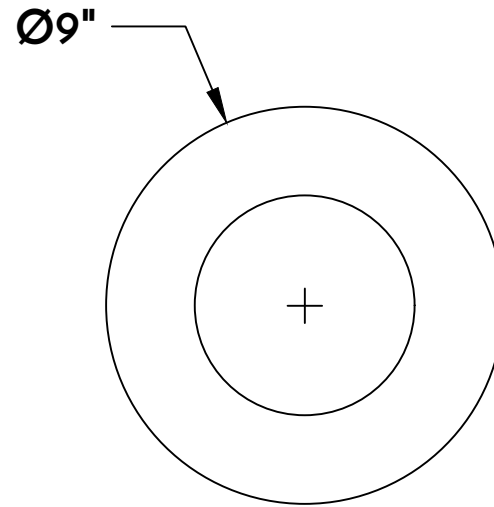

① PENDANT SIDE ELE.

② PENDANT TOP PLAN VIEW

NOTE: Fixtures are hand made one at a time. There may be slight variations in measurement and tolerances when comparing to actual Cad drawing.

CONFIDENTIALITY STATEMENT. The information contained in this Drawing, including attachments, is confidential information property of Heritage Metalworks Ltd., Heritage Traditions, Scofield lighting and HMW Forge. The information is intended for use solely by the individual or entity named in the message and or email sent with. Any unauthorized review, printing, copying, reproduction or distribution of such information to other parties is prohibited. If you are not an intended recipient of this, please notify Heritage Metalworks Ltd. by reply e-mail and delete from your system.

Heritage Metalworks Ltd.

PEBS105 - Libratory Pendant

Date: 10/10/2020
 Date Rev:
 Rev Remarks:
 Drawn By: M.W.
 Type: Shop Drawing

- Approved by:
- Approved As Noted:
- Revise & Resubmit
- Rejected