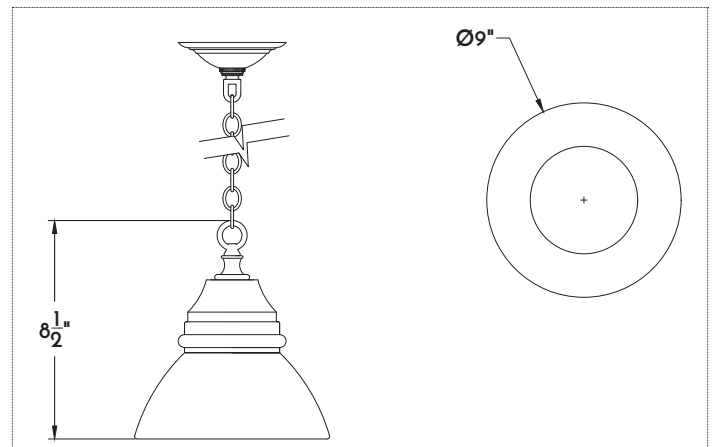

Shown with a polished brass finish.

SPECIFICATIONS

- UL listed for Dry location (may comply with Damp location when surface mounted to covered ceiling away from rain or sprinklers)
- Includes 5-7/8" ceiling canopy and 36" chain
- 4" octagonal junction box

One Size

- 9" w x 8.5" h
- One Lamp
- 100-watt max (E26) socket

Materials

- Brass

Finishes

- DABS, LABS, PUBS, PLBS, BRBS, OXBS, BZBS
- PONI, BRNI, AQNI

Other Options

- Plating in Copper, Silver or Gold
- Clear or Custom Color Glass
- Custom materials and finishes available upon request