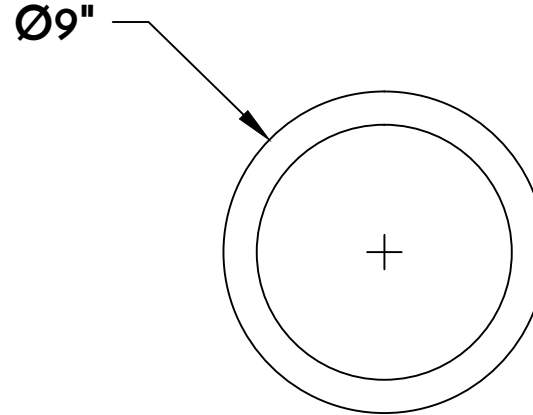

① PENDANT SIDE ELE.

② PANDANT TOP PLAN VIEW

NOTE: Fixtures are hand made one at a time. There may be slight variations in measurement and tolerances when comparing to actual Cad drawing.

CONFIDENTIALITY STATEMENT. The information contained in this Drawing, including attachments, is confidential information property of Heritage Metalworks Ltd., Heritage Traditions, Scofield lighting and HMW Forge. The information is intended for use solely by the individual or entity named in the message and or email sent with. Any unauthorized review, printing, copying, reproduction or distribution of such information to other parties is prohibited. If you are not an intended recipient of this, please notify Heritage Metalworks Ltd. by reply e-mail and delete from your system.