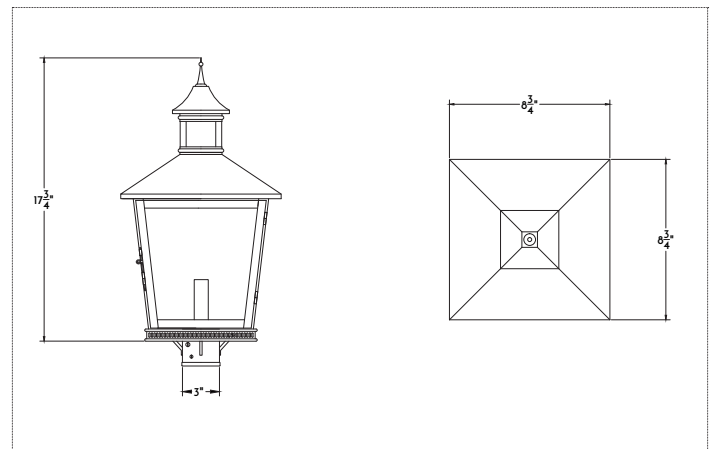

Shown with small dimensions.

STANDARD FINISHES	BRASS	IRON	COPPER
	DABS Dark Antiqued* LABS Light Antiqued* PUBS Polished Unlacquered PLBS Polished Lacquered BRBS Brushed* BZBS Bronzed* OXBS Oxidized	BLIR Satin Black, Exterior BLAQ Black Lacquer, Interior DWIR Dark Wax NAIR Natural* RUIR Rustic	NACP Natural* BZCP Bronzed* OXCP Oxidized LDCCP Leaded
	NICKEL	TIN	
	PONI Polished BRNI Brushed AQNI Antiqued Polished	AGTN Aged NATN Natural* BRTN Brushed*	*Clear coat finish available

*Filament LED (2-6 watt) bulbs strongly recommended with optional wax sleeves.