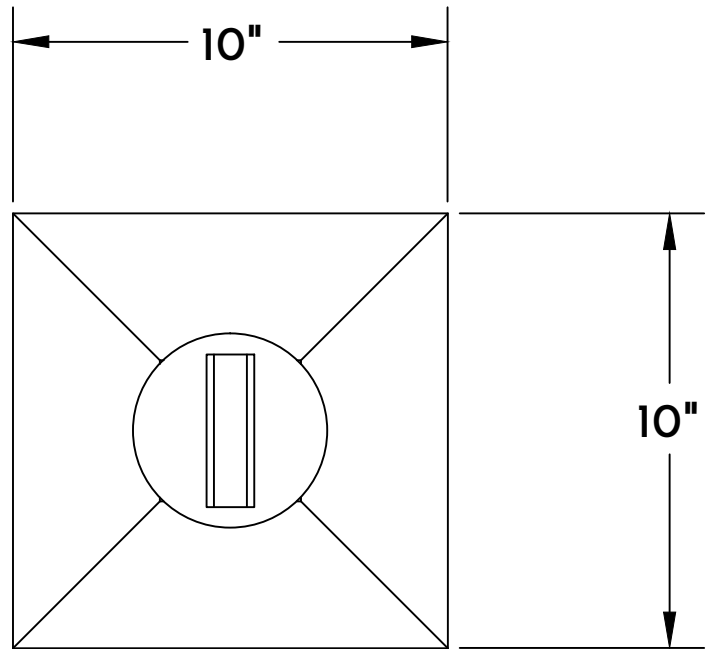

① WALL LANTERN SIDE ELE.

② WALL LANTERN TOP PLAN VIEW

NOTE: Fixtures are hand made one at a time. There may be slight variations in measurement and tolerances when comparing to actual Cad drawing.

CONFIDENTIALITY STATEMENT. The information contained in this Drawing, including attachments, is confidential information property of Heritage Metalworks Ltd., Heritage Traditions, Scofield lighting and HMW Forge. The information is intended for use solely by the individual or entity named in the message and or email sent with. Any unauthorized review, printing, copying, reproduction or distribution of such information to other parties is prohibited. If you are not an intended recipient of this, please notify Heritage Metalworks Ltd. by reply e-mail and delete from your system.

**Heritage Metalworks Ltd.**

LTCP123 - Haverford Wall Lantern

Date: 10/10/2020  
 Rev:   
 Rev Remarks:   
 Drawn By: M.W.  
 Type: Shop Drawing

- Approved by:
- Approved As Noted:
- Revise & Resubmit
- Rejected