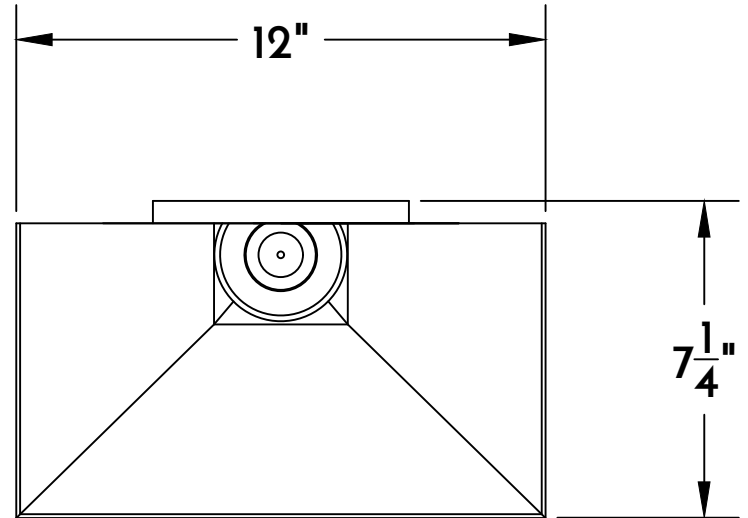

① WALL LANTERN SIDE ELE.

② WALL LANTERN TOP PLAN VIEW

NOTE: Fixtures are hand made one at a time. There may be slight variations in measurement and tolerances when comparing to actual Cad drawing.

CONFIDENTIALITY STATEMENT. The information contained in this Drawing, including attachments, is confidential information property of Heritage Metalworks Ltd., Heritage Traditions, Scofield lighting and HMW Forge. The information is intended for use solely by the individual or entity named in the message and or email sent with. Any unauthorized review, printing, copying, reproduction or distribution of such information to other parties is prohibited. If you are not an intended recipient of this, please notify Heritage Metalworks Ltd. by reply e-mail and delete from your system.