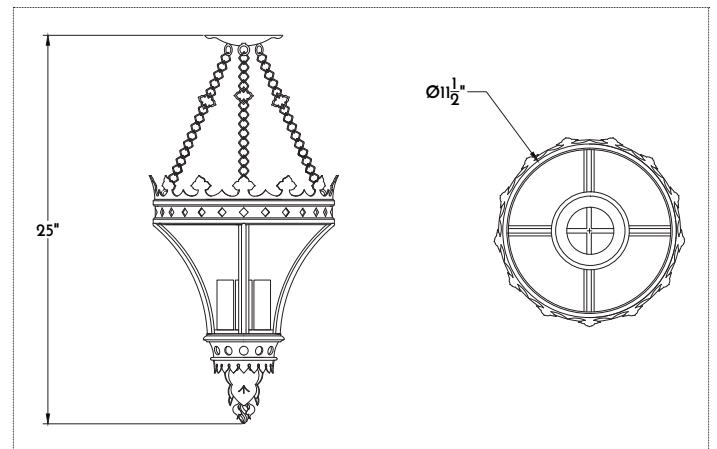

Palisadoes Hanging Lantern

This intricate reproduction hanging lantern features hand-cast brass details and rare compound slumped glass. This fixture adorns the Port Royal Parlor entrance at Winterthur.

Shown with a polished brass finish.

SPECIFICATIONS

- UL listed for Dry location (may comply with Damp location when surface mounted to covered ceiling away from rain or sprinklers)
- Includes 5-7/8" ceiling canopy
- 4" octagonal junction box

One Size

- 11.5" w x 25" h
- Three Lamp
- 60-watt max* candelabra (E12) socket

Materials

- Brass

Finishes

- DABS, LABS, PUBS, PLBS, BRBS, OXBS, BZBS
- PONI, BRNI, AQNI

Other Options

- Plating in Copper, Silver or Gold
- Custom materials and finishes available upon request