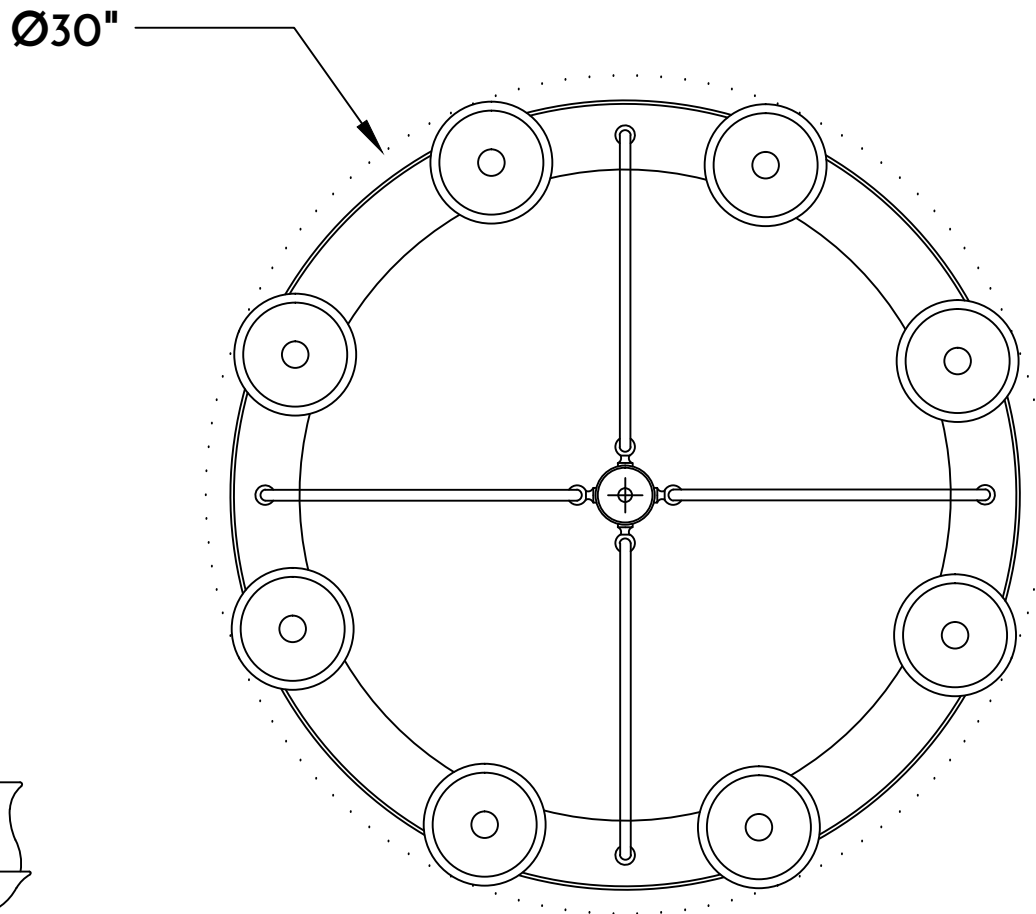

① CHANDELIER SIDE ELE.

② CHANDELIER TOP PLAN VIEW

NOTE: Fixtures are hand made one at a time. There may be slight variations in measurement and tolerances when comparing to actual Cad drawing.

CONFIDENTIALITY STATEMENT. The information contained in this Drawing, including attachments, is confidential information property of Heritage Metalworks Ltd., Heritage Traditions, Scofield lighting and HMW Forge. The information is intended for use solely by the individual or entity named in the message and or email sent with. Any unauthorized review, printing, copying, reproduction or distribution of such information to other parties is prohibited. If you are not an intended recipient of this, please notify Heritage Metalworks Ltd. by reply e-mail and delete from your system.