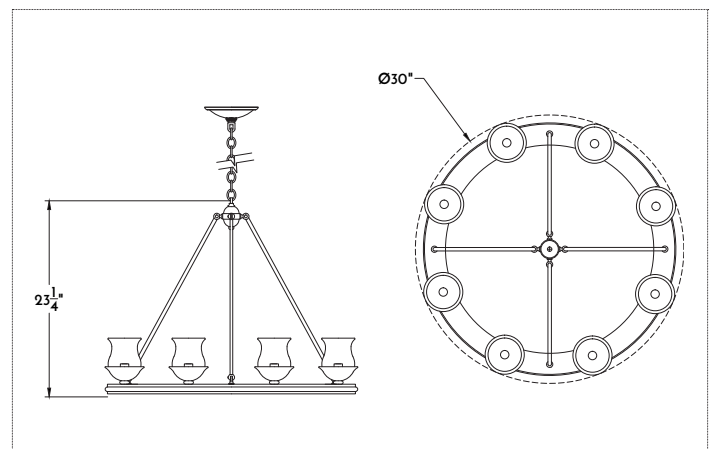

Other Options

- Plating in Copper, Silver or Gold
- Custom materials and finishes available upon request

STANDARD FINISHES	BRASS	IRON	COPPER
	- DABS Dark Antiqued* - LABS Light Antiqued* - PUBS Polished Unlacquered - PLBS Polished Lacquered - BRBS Brushed* - BZBS Bronzed* - OXBS Oxidized	- BLIR Satin Black, Exterior - BLAQ Black Lacquer, Interior - DWIR Dark Wax - NAIR Natural* - RUIR Rustic	- NACP Natural* - BZCP Bronzed* - OXCP Oxidized - LDPC Leaded
	NICKEL	TIN	
	- PONI Polished - BRNI Brushed - AQNI Antiqued Polished	- AGTN Aged - NATN Natural* - BRTN Brushed*	*Clear coat finish available

*Filament LED (2-6 watt) bulbs strongly recommended with optional wax sleeves.