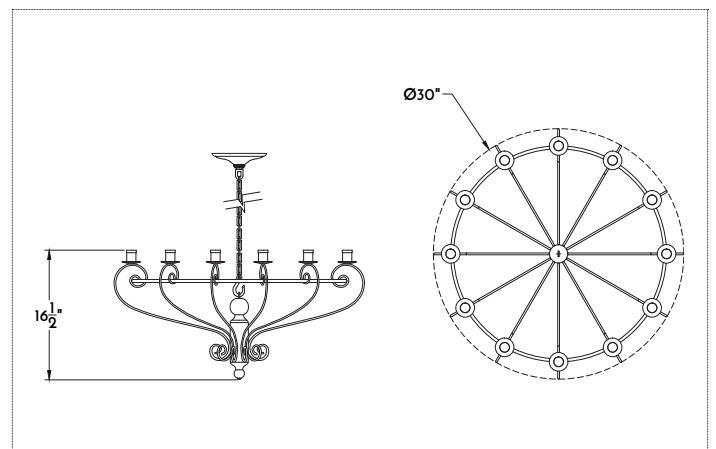

Other Options

- Custom materials and finishes available upon request

STANDARD FINISHES	BRASS		IRON		COPPER	
	DABS	Dark Antiqued*	BLIR	Satin Black, Exterior	NACP	Natural*
	LABS	Light Antiqued*	BLAQ	Black Lacquer, Interior	BZCP	Bronzed*
	PUBS	Polished Unlacquered	DWIR	Dark Wax	OXCP	Oxidized
PLBS	Polished Lacquered	NAIR	Natural*	LDCC	Leaded	
BRBS	Brushed*	RUIR	Rustic			
BZBS	Bronzed*					
OXBS	Oxidized					
	NICKEL		TIN			
	PONI	Polished	AGTN	Aged		
	BRNI	Brushed	NATN	Natural*		
	AQNI	Antiqued Polished	BRTN	Brushed*		

*Clear coat finish available

*Filament LED (2-6 watt) bulbs strongly recommended with optional wax sleeves.
Due to authentic reproduction fixture construction, wires are discreetly attached to arm exterior.