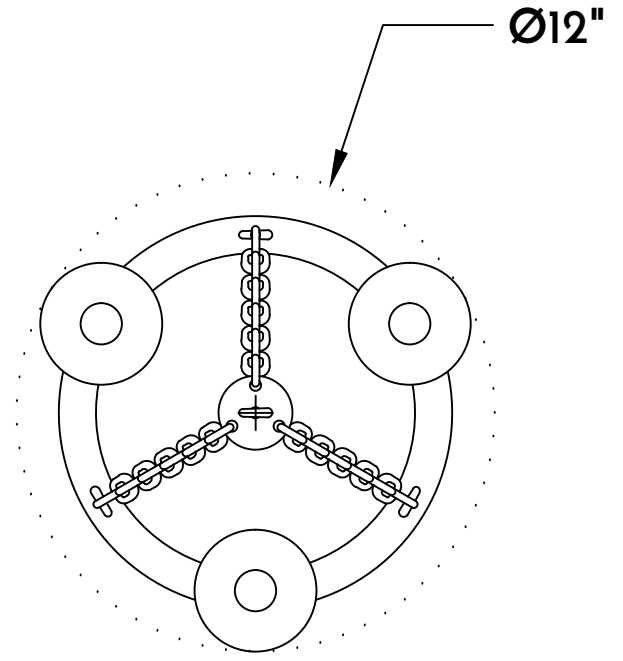

① CHANDELIER SIDE ELE.

② CHANDELIER TOP PLAN VIEW

NOTE: Fixtures are hand made one at a time. There may be slight variations in measurement and tolerances when comparing to actual Cad drawing.

CONFIDENTIALITY STATEMENT. The information contained in this Drawing, including attachments, is confidential information property of Heritage Metalworks Ltd., Heritage Traditions, Scofield lighting and HMW Forge. The information is intended for use solely by the individual or entity named in the message and or email sent with. Any unauthorized review, printing, copying, reproduction or distribution of such information to other parties is prohibited. If you are not an intended recipient of this, please notify Heritage Metalworks Ltd. by reply e-mail and delete from your system.