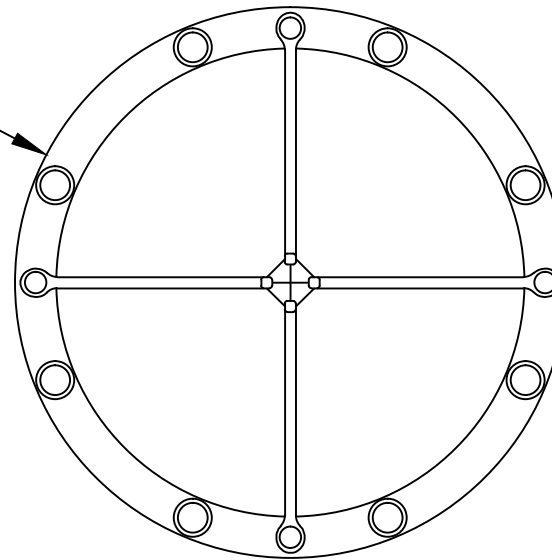

① CHANDELIER SIDE ELE.

Ø20"

② CHANDELIER TOP PLAN VIEW

NOTE: Fixtures are hand made one at a time. There may be slight variations in measurement and tolerances when comparing to actual Cad drawing.

CONFIDENTIALITY STATEMENT. The information contained in this Drawing, including attachments, is confidential information property of Heritage Metalworks Ltd., Heritage Traditions, Scofield lighting and HMW Forge. The information is intended for use solely by the individual or entity named in the message and or email sent with. Any unauthorized review, printing, copying, reproduction or distribution of such information to other parties is prohibited. If you are not an intended recipient of this, please notify Heritage Metalworks Ltd. by reply e-mail and delete from your system.

Heritage Metalworks Ltd.

CHIR102 - Spatterware Hall Chandelier - Small

Date: 10/19/2020
 Date Rev:
 Rev Remarks:
 Drawn By: M.W.
 Type: Shop Drawing

- Approved by:
- Approved As Noted:
- Revise & Resubmit
- Rejected