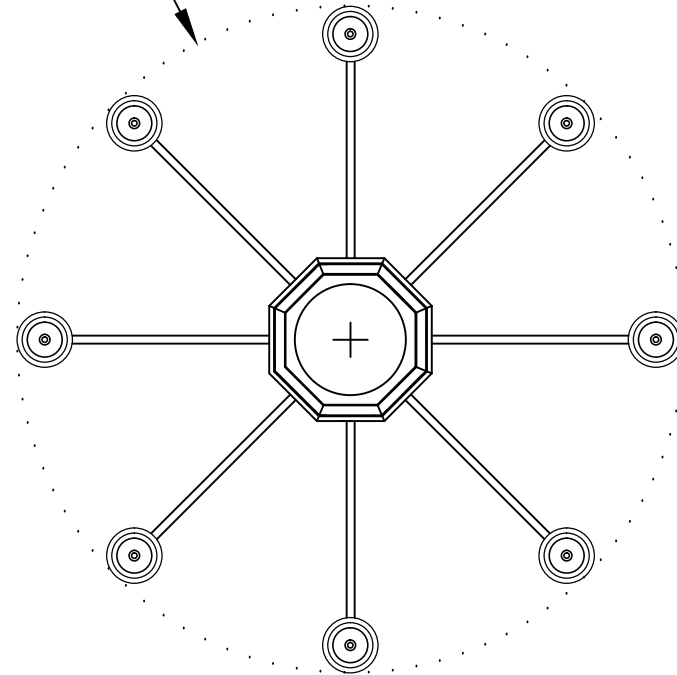

① CHANDELIER SIDE ELE.

Ø24"

② CHANDELIER TOP PLAN VIEW

NOTE: Fixtures are hand made one at a time.
There may be slight variations in measurement
and tolerances when comparing to actual Cad
drawing.

CONFIDENTIALITY STATEMENT. The information contained in this Drawing, including attachments, is confidential information property of Heritage Metalworks Ltd., Heritage Traditions, Scofield lighting and HMW Forge. The information is intended for use solely by the individual or entity named in the message and or email sent with. Any unauthorized review, printing, copying, reproduction or distribution of such information to other parties is prohibited. If you are not an intended recipient of this, please notify Heritage Metalworks Ltd. by reply e-mail and delete from your system.