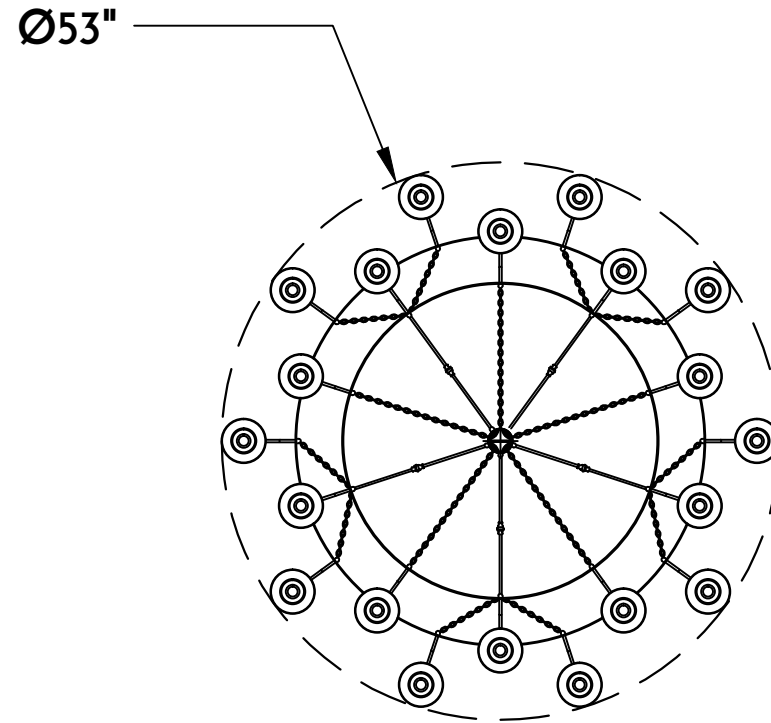

① CHANDELIER FRONT ELE.

② CHANDELIER TOP PLAN VIEW

NOTE: Fixtures are hand made one at a time.
There may be slight variations in measurement
and tolerances when comparing to actual Cad
drawing.

CONFIDENTIALITY STATEMENT. The information contained in this Drawing, including attachments, is confidential information property of Heritage Metalworks Ltd., Heritage Traditions, Scofield lighting and HMW Forge. The information is intended for use solely by the individual or entity named in the message and or email sent with. Any unauthorized review, printing, copying, reproduction or distribution of such information to other parties is prohibited. If you are not an intended recipient of this, please notify Heritage Metalworks Ltd. by reply e-mail and delete from your system.

Heritage Metalworks Ltd.

CHBS109 - Du Pont Porch Double Tier Chandelier

Date: 10/19/2020
Date Rev:
Rev Remarks:
Drawn By: M.W.
Type: Shop Drawing

- Approved by:
- Approved As Noted:
- Revise & Resubmit
- Rejected