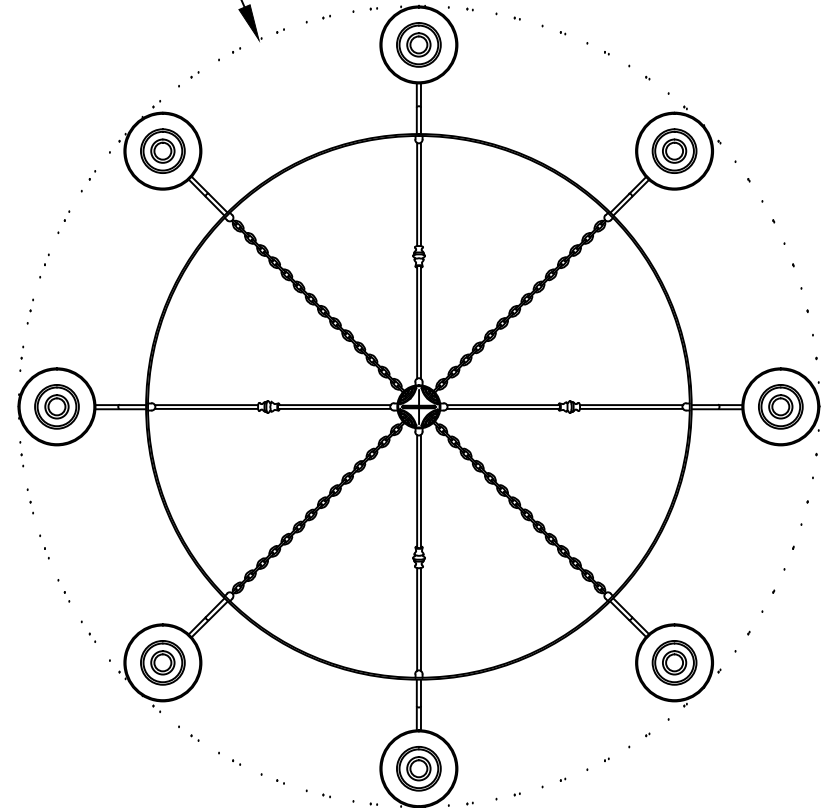

① CHANDELIER SIDE ELE.

Ø46"

② CHANDELIER TOP PLAN VIEW

NOTE: Fixtures are hand made one at a time. There may be slight variations in measurement and tolerances when comparing to actual Cad drawing.

CONFIDENTIALITY STATEMENT. The information contained in this Drawing, including attachments, is confidential information property of Heritage Metalworks Ltd., Heritage Traditions, Scofield lighting and HMW Forge. The information is intended for use solely by the individual or entity named in the message and or email sent with. Any unauthorized review, printing, copying, reproduction or distribution of such information to other parties is prohibited. If you are not an intended recipient of this, please notify Heritage Metalworks Ltd. by reply e-mail and delete from your system.