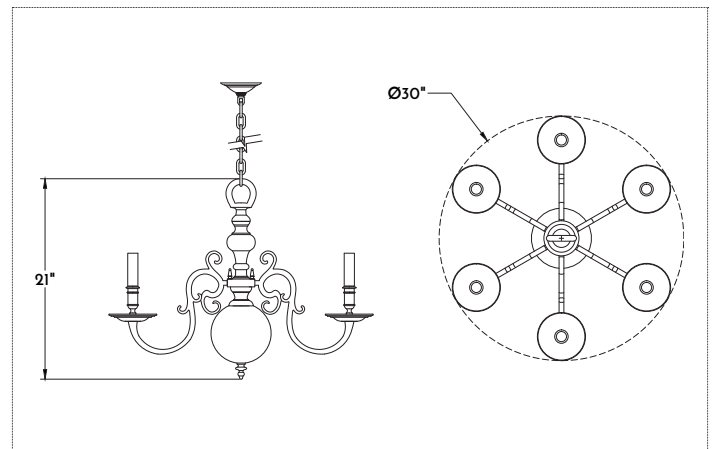

Other Options

- Plating in Copper, Silver or Gold
- Custom materials and finishes available upon request

Shown with small dimensions.

STANDARD FINISHES	BRASS	IRON	COPPER
	DABS Dark Antiqued* LABS Light Antiqued* PUBS Polished Unlacquered PLBS Polished Lacquered BRBS Brushed* BZBS Bronzed* OXBS Oxidized	BLIR Satin Black, Exterior BLAQ Black Lacquer, Interior DWIR Dark Wax NAIR Natural* RUIR Rustic	NACP Natural* BZCP Bronzed* OXCP Oxidized LDCC Leaded
	NICKEL	TIN	
	PONI Polished BRNI Brushed AQNI Antiqued Polished	AGTN Aged NATN Natural* BRTN Brushed*	*Clear coat finish available

*Filament LED (2-6 watt) bulbs strongly recommended with optional wax sleeves.
Due to authentic reproduction fixture construction, wires are discreetly attached to arm exterior.